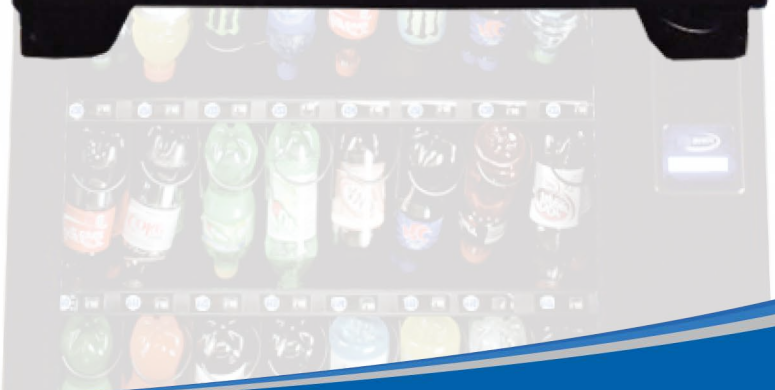

ONE SOURCE
ALL SOLUTIONS

INFINITY