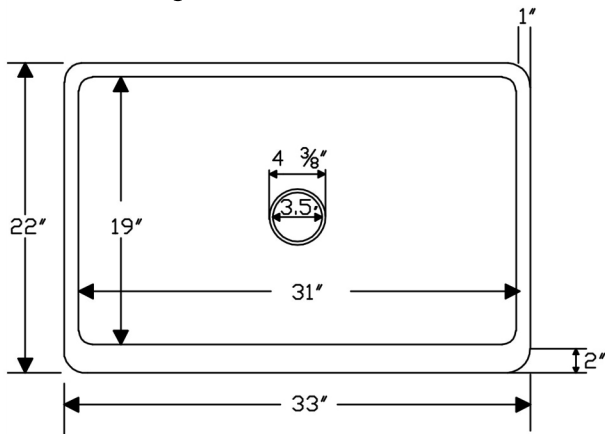

PACKAGE INCLUDES THE FOLLOWING ITEMS:

- * 33" Hammered Copper Kitchen Apron Single Basin Sink w/ Tuscan Design / ORB Finish (Model# KASDB33229B)
- * 3.5" Garbage Disposal Drain w/ Basket / ORB Finish (Model# D-130ORB)
- * Oil Rubbed Bronze Installation Silicone (Model# C900-ORB)
- * Copper Sink Wax (Model# W900-WAX)

** ORB: Oil Rubbed Bronze*

SINK DETAILS (Model# KASDB33229B)

- * 33" Hammered Copper Kitchen Apron Single Basin Sink w/ Tuscan Design
- * Color: Oil Rubbed Bronze
- * Outer Dimension: 33" x 22" x 9"
- * Inner Dimension: 31" x 19" x 9"
- * Drain Size: 3.5" Standard
- * Material Gauge: 14

* ORB: Oil Rubbed Bronze

DRAIN #1 DETAILS (Model# D-130ORB)

- * 3.5" Deluxe Garbage Disposal Drain w/ Basket
- * Color: Oil Rubbed Bronze
- * Inner Dimension: 3.5"
- * Outer Dimension: 4.5" x 2"
- * Installation Type: Insinkerator Brand Compatible
- * Material: Brass

SILICONE DETAILS (Model# C900-ORB)

- * Neutral Cure Installation Silicone
- * Size: 4.5 OZ
- * Matches a Variety of Different Styled Sinks and Drains

COPPER SINK WAX DETAILS (Model# W900-WAX)

- * Copper Sink Wax & Cleaner
- * Made from Natural Bee's Wax
- * No Wax Build Up Ever!
- * Hard Water Protection
- * Works great on a variety of different surfaces: