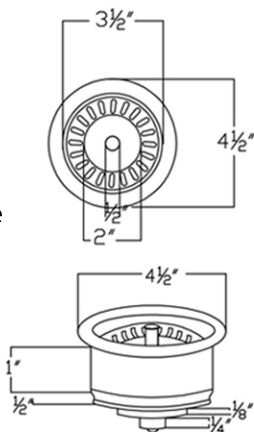

** ORB: Oil Rubbed Bronze*

SINK DETAILS (Model# KASDB33229B)

- * 33" Hammered Copper Kitchen Apron Single Basin Sink w/ Tuscan Design
- * Color: Oil Rubbed Bronze
- * Outer Dimension: 33" x 22" x 9"
- * Inner Dimension: 31" x 19" x 9"
- * Drain Size: 3.5" Standard
- * Material Gauge: 14

* ORB: Oil Rubbed Bronze

DRAIN #1 DETAILS (Model# D-130ORB)

- * 3.5" Deluxe Garbage Disposal Drain w/ Basket
- * Color: Oil Rubbed Bronze
- * Inner Dimension: 3.5"
- * Outer Dimension: 4.5" x 2"
- * Installation Type: Insinkerator Brand Compatible
- * Material: Brass

SILICONE DETAILS (Model# C900-ORB)

- * Neutral Cure Installation Silicone
- * Size: 4.5 OZ
- * Matches a Variety of Different Styled Sinks and Drains

COPPER SINK WAX DETAILS (Model# W900-WAX)

- * Copper Sink Wax & Cleaner
- * Made from Natural Bee's Wax
- * No Wax Build Up Ever!
- * Hard Water Protection
- * Works great on a variety of different surfaces: