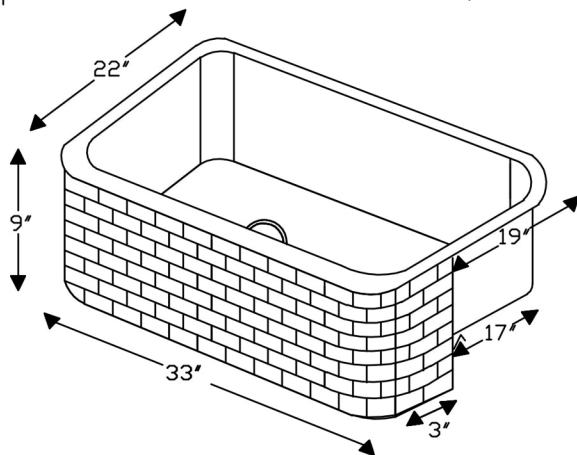

PACKAGE INCLUDES THE FOLLOWING ITEMS:

- * 33" Hammered Copper Kitchen Apron Single Basin Sink w/ Tuscan Design / ORB Finish (Model# KASDB33229B)
- * 3.5" Garbage Disposal Drain w/ Basket / ORB Finish (Model# D-130ORB)
- * Oil Rubbed Bronze Installation Silicone (Model# C900-ORB)
- * Copper Sink Wax (Model# W900-WAX)

** ORB: Oil Rubbed Bronze*

SINK DETAILS (Model# KASDB33229B)

- * 33" Hammered Copper Kitchen Apron Single Basin Sink w/ Tuscan Design
- * Color: Oil Rubbed Bronze
- * Outer Dimension: 33" x 22" x 9"
- * Inner Dimension: 31" x 19" x 9"
- * Drain Size: 3.5" Standard
- * Material Gauge: 14