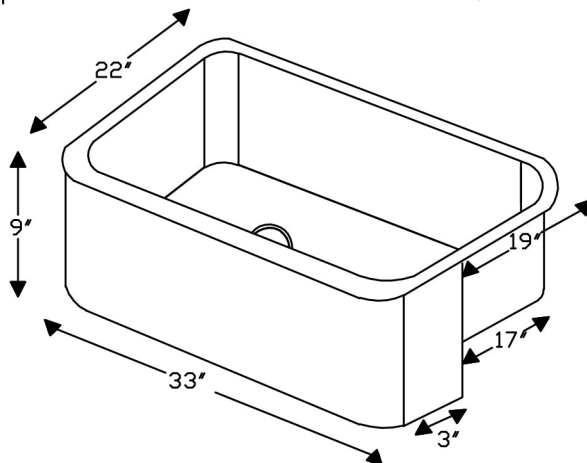

PACKAGE INCLUDES THE FOLLOWING ITEMS:

- * 33" Hammered Copper Kitchen Apron Single Basin Sink / ORB Finish (Model# KASDB33229)
- * 3.5" Garbage Disposal Drain w/ Basket / ORB Finish (Model# D-130ORB)
- * Oil Rubbed Bronze Installation Silicone (Model# C900-ORB)
- * Copper Sink Wax (Model# W900-WAX)

* ORB: Oil Rubbed Bronze

SINK DETAILS (Model# KASDB33229)

- * 33" Hammered Copper Kitchen Apron Single Basin Sink
- * Color: Oil Rubbed Bronze
- * Outer Dimension: 33" x 22" x 9"
- * Inner Dimension: 31" x 19" x 9"
- * Drain Size: 3.5" Standard
- * Material Gauge: 14

* ORB: Oil Rubbed Bronze

DRAIN #1 DETAILS (Model# D-130ORB)

- * 3.5" Deluxe Garbage Disposal Drain w/ Basket
- * Color: Oil Rubbed Bronze
- * Inner Dimension: 3.5"
- * Outer Dimension: 4.5" x 2"
- * Installation Type: Insinkerator Brand Compatible
- * Material: Brass