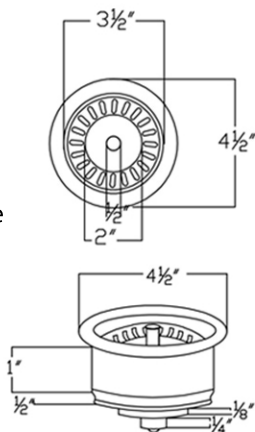

* ORB: Oil Rubbed Bronze

SINK DETAILS (Model# KASDB33229)

- * 33" Hammered Copper Kitchen Apron Single Basin Sink
- * Color: Oil Rubbed Bronze
- * Outer Dimension: 33" x 22" x 9"
- * Inner Dimension: 31" x 19" x 9"
- * Drain Size: 3.5" Standard
- * Material Gauge: 14

* ORB: Oil Rubbed Bronze

DRAIN #1 DETAILS (Model# D-130ORB)

- * 3.5" Deluxe Garbage Disposal Drain w/ Basket
- * Color: Oil Rubbed Bronze
- * Inner Dimension: 3.5"
- * Outer Dimension: 4.5" x 2"
- * Installation Type: Insinkerator Brand Compatible
- * Material: Brass

SILICONE DETAILS (Model# C900-ORB)

- * Neutral Cure Installation Silicone
- * Size: 4.5 OZ
- * Matches a Variety of Different Styled Sinks and Drains

COPPER SINK WAX DETAILS (Model# W900-WAX)

- * Copper Sink Wax & Cleaner
- * Made from Natural Bee's Wax
- * No Wax Build Up Ever!
- * Hard Water Protection
- * Works great on a variety of different surfaces: