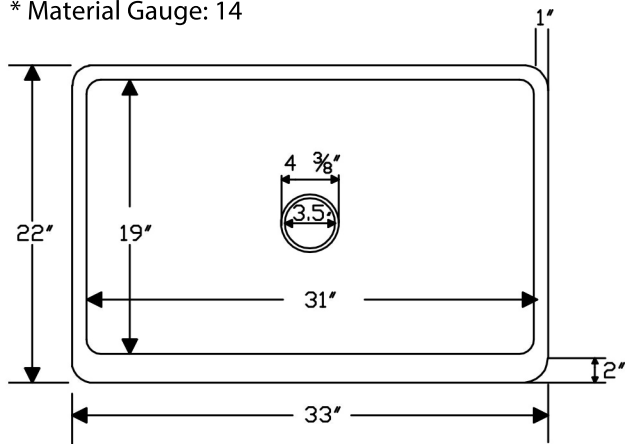

PACKAGE INCLUDES THE FOLLOWING ITEMS:

- * 33" Hammered Copper Kitchen Apron Single Basin Sink / ORB Finish (Model# KASDB33229)
- * 3.5" Garbage Disposal Drain w/ Basket / ORB Finish (Model# D-130ORB)
- * Oil Rubbed Bronze Installation Silicone (Model# C900-ORB)
- * Copper Sink Wax (Model# W900-WAX)

* ORB: Oil Rubbed Bronze

SINK DETAILS (Model# KASDB33229)

- * 33" Hammered Copper Kitchen Apron Single Basin Sink
- * Color: Oil Rubbed Bronze
- * Outer Dimension: 33" x 22" x 9"
- * Inner Dimension: 31" x 19" x 9"
- * Drain Size: 3.5" Standard
- * Material Gauge: 14

* ORB: Oil Rubbed Bronze

DRAIN #1 DETAILS (Model# D-130ORB)

- * 3.5" Deluxe Garbage Disposal Drain w/ Basket
- * Color: Oil Rubbed Bronze
- * Inner Dimension: 3.5"
- * Outer Dimension: 4.5" x 2"
- * Installation Type: Insinkerator Brand Compatible
- * Material: Brass

SILICONE DETAILS (Model# C900-ORB)

- * Neutral Cure Installation Silicone
- * Size: 4.5 OZ
- * Matches a Variety of Different Styled Sinks and Drains

COPPER SINK WAX DETAILS (Model# W900-WAX)

- * Copper Sink Wax & Cleaner
- * Made from Natural Bee's Wax
- * No Wax Build Up Ever!
- * Hard Water Protection
- * Works great on a variety of different surfaces: