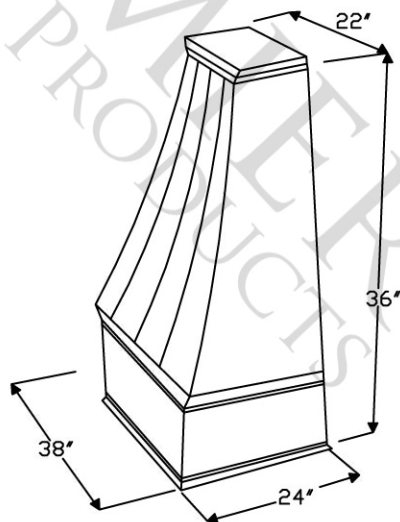

DESCRIPTION: Hand Hammered Copper Wall-Mounted Euro Range Hood with 1250 CFM Stainless Steel Insert.

OUTER DIMENSION: 38" x 24" x 36"

TOP DIMENSION: 22" x 12"

BOTTOM DIMENSION: 38" x 24"

FINISH: Oil Rubbed Bronze

THIS PRODUCT IS HAND CRAFTED AND SMALL VARIANCES MAY OCCUR.
DIMENSIONS MAY VARY UP TO 1/2".

PREMIER
COPPER PRODUCTS

MODEL NUMBER: HV-EURO38-C2036BP1-TW
DESCRIPTION: Hand Hammered Copper Wall-Mounted Euro Range Hood with 1250 CFM Stainless Steel Insert.

PAGE 2 OF 2

POWERED LINER SPECIFICATIONS

3/4" Flange for perfect fit.

SEVEN YEAR, IN HOME, LIMITED WARRANTY ON INSERT, THE BEST IN THE INDUSTRY!
All dimensions on inserts are (+/-) 1/8" and are subject to change. Drawings are not to scale.