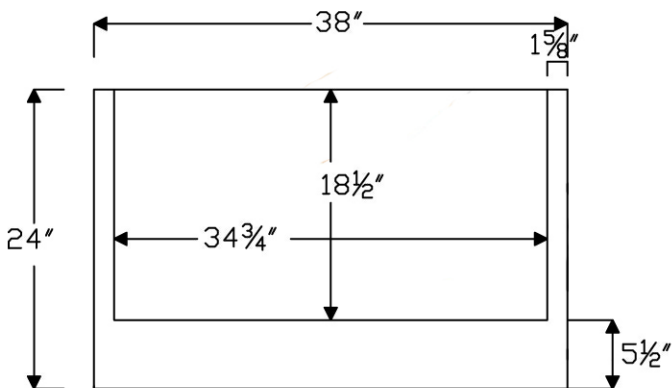

DESCRIPTION: Hand Hammered Copper Wall-Mounted Euro Range Hood with 1250 CFM Stainless Steel Insert.

OUTER DIMENSION: 38" x 24" x 36"

TOP DIMENSION: 22" x 12"

BOTTOM DIMENSION: 38" x 24"

FINISH: Oil Rubbed Bronze

THIS PRODUCT IS HAND CRAFTED AND SMALL VARIANCES MAY OCCUR.
DIMENSIONS MAY VARY UP TO 1/2".

PREMIER
COPPER PRODUCTS

MODEL NUMBER: HV-EURO38-C2036BP1-TW
DESCRIPTION: Hand Hammered Copper Wall-Mounted Euro Range Hood with 1250 CFM Stainless Steel Insert.

Includes Powered Liner/Insert
1250 CFM, Twin Blowers, Variable Controls, 1.5 - 4.6 Sones
Two 7" Ducts
Lighting: Two 50 Watt Halogen Spots (PAR 20)(bulbs not included)
Lights located on front panel
Filter: Aluminum Mesh Filters
Insert Finish: Stainless Steel

PAGE 2 OF 2

POWERED LINER SPECIFICATIONS

3/4" Flange for perfect fit.

SEVEN YEAR, IN HOME, LIMITED WARRANTY ON INSERT, THE BEST IN THE INDUSTRY!
All dimensions on inserts are (+/-) 1/8" and are subject to change. Drawings are not to scale.