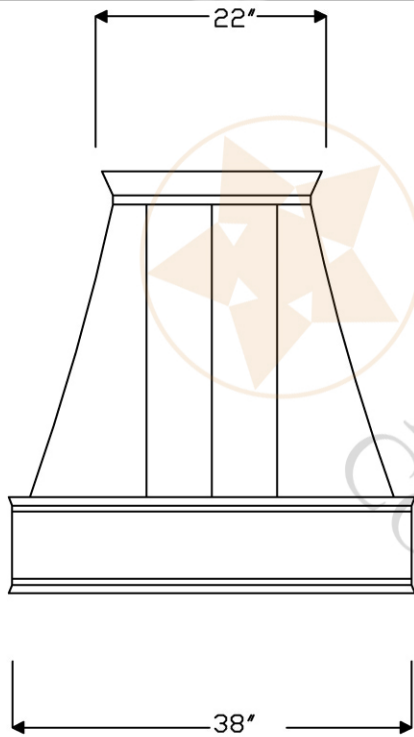

DESCRIPTION: Hand Hammered Copper Wall-Mounted Euro Range Hood with 1250 CFM Stainless Steel Insert.

OUTER DIMENSION: 38" x 24" x 36"

TOP DIMENSION: 22" x 12"

BOTTOM DIMENSION: 38" x 24"

FINISH: Oil Rubbed Bronze

THIS PRODUCT IS HAND CRAFTED AND SMALL VARIANCES MAY OCCUR.
DIMENSIONS MAY VARY UP TO 1/2".

PREMIER
COPPER PRODUCTS

MODEL NUMBER: HV-EURO38-C2036BP1-TW
DESCRIPTION: Hand Hammered Copper Wall-Mounted Euro Range Hood with 1250 CFM Stainless Steel Insert.

PAGE 2 OF 2

POWERED LINER SPECIFICATIONS

3/4" Flange for perfect fit.

SEVEN YEAR, IN HOME, LIMITED WARRANTY ON INSERT, THE BEST IN THE INDUSTRY!
All dimensions on inserts are (+/-) 1/8" and are subject to change. Drawings are not to scale.