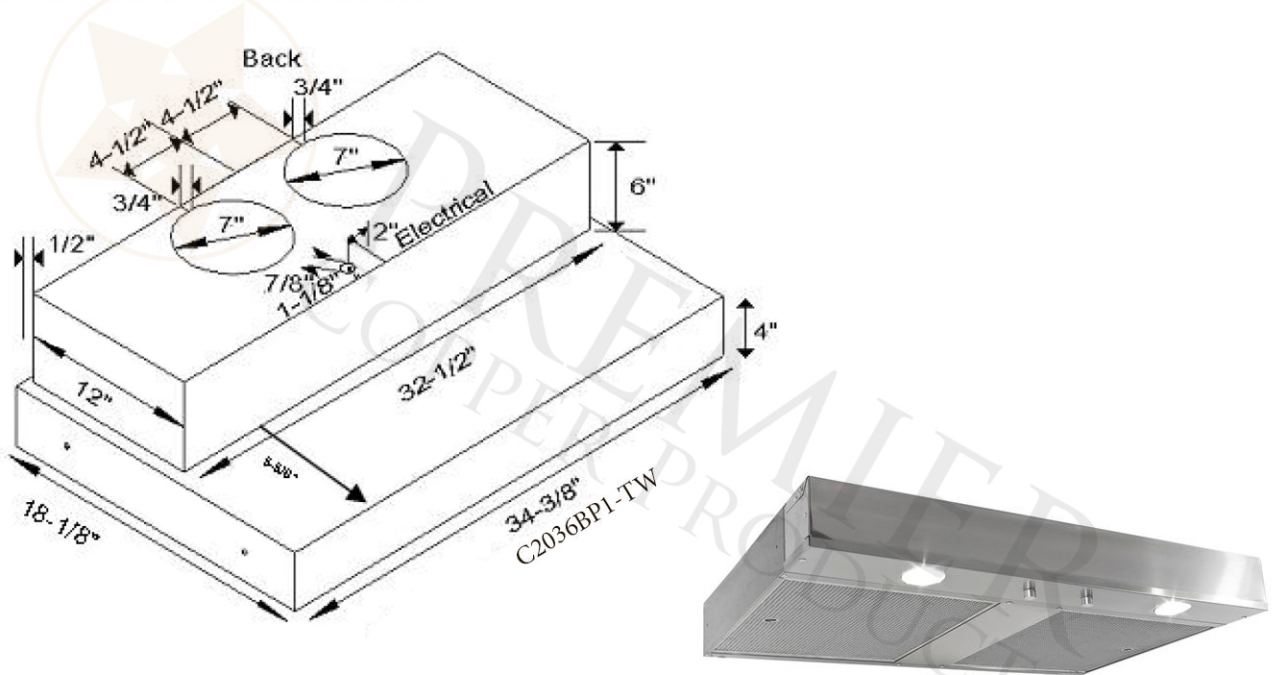

DESCRIPTION: Hand Hammered Copper Wall-Mounted Euro Range Hood with 1250 CFM Stainless Steel Insert.

OUTER DIMENSION: 38" x 24" x 36"

TOP DIMENSION: 22" x 12"

BOTTOM DIMENSION: 38" x 24"

FINISH: Oil Rubbed Bronze

THIS PRODUCT IS HAND CRAFTED AND SMALL VARIANCES MAY OCCUR.
DIMENSIONS MAY VARY UP TO 1/2".

PREMIER
COPPER PRODUCTS

MODEL NUMBER: HV-EURO38-C2036BP1-TW
DESCRIPTION: Hand Hammered Copper Wall-Mounted Euro Range Hood with 1250 CFM Stainless Steel Insert.

Includes Powered Liner/Insert
1250 CFM, Twin Blowers, Variable Controls, 1.5 - 4.6 Sones
Two 7" Ducts
Lighting: Two 50 Watt Halogen Spots (PAR 20)(bulbs not included)
Lights located on front panel
Filter: Aluminum Mesh Filters
Insert Finish: Stainless Steel

PAGE 2 OF 2

POWERED LINER SPECIFICATIONS

3/4" Flange for perfect fit.

SEVEN YEAR, IN HOME, LIMITED WARRANTY ON INSERT, THE BEST IN THE INDUSTRY!
All dimensions on inserts are (+/-) 1/8" and are subject to change. Drawings are not to scale.