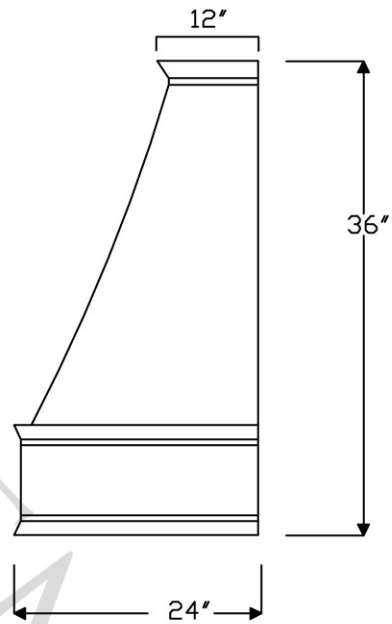

DESCRIPTION: Hand Hammered Copper Wall-Mounted Euro Range Hood with 1250 CFM Stainless Steel Insert.

OUTER DIMENSION: 38" x 24" x 36"

TOP DIMENSION: 22" x 12"

BOTTOM DIMENSION: 38" x 24"

FINISH: Oil Rubbed Bronze

THIS PRODUCT IS HAND CRAFTED AND SMALL VARIANCES MAY OCCUR.
DIMENSIONS MAY VARY UP TO 1/2".

PREMIER
COPPER PRODUCTS

MODEL NUMBER: HV-EURO38-C2036BP1-TW
DESCRIPTION: Hand Hammered Copper Wall-Mounted Euro Range Hood with 1250 CFM Stainless Steel Insert.

PAGE 2 OF 2

POWERED LINER SPECIFICATIONS

3/4" Flange for perfect fit.

SEVEN YEAR, IN HOME, LIMITED WARRANTY ON INSERT, THE BEST IN THE INDUSTRY!
All dimensions on inserts are (+/-) 1/8" and are subject to change. Drawings are not to scale.