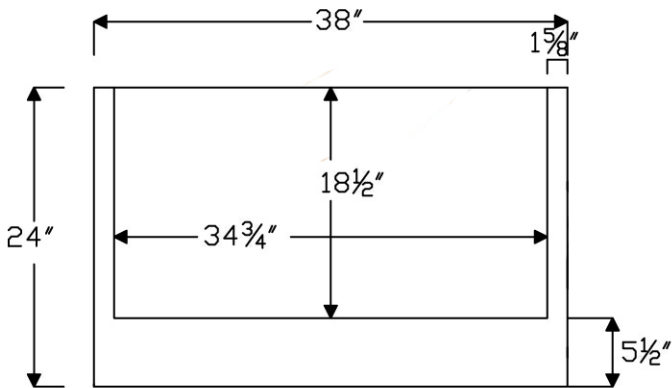

DESCRIPTION: Hand Hammered Copper Wall-Mounted Euro Range Hood with 625 CFM Stainless Steel Insert.

OUTER DIMENSION: 38" x 24" x 36"

TOP DIMENSION: 22" x 12"

BOTTOM DIMENSION: 38" x 24"

FINISH: Oil Rubbed Bronze

THIS PRODUCT IS HAND CRAFTED AND SMALL VARIANCES MAY OCCUR.
DIMENSIONS MAY VARY UP TO 1/2".

PREMIER
COPPER PRODUCTS

MODEL NUMBER: HV-EURO38-C2036BP-B

DESCRIPTION: Hand Hammered Copper Wall-Mounted
Euro Range Hood with 625 CFM Stainless Steel Insert.

Insert Finish: Stainless Steel

PAGE 2 OF 2

POWERED LINER SPECIFICATIONS

3/4" Flange for perfect fit.

SEVEN YEAR, IN HOME, LIMITED WARRANTY ON INSERT, THE BEST IN THE INDUSTRY!

All dimensions on inserts are (+/-) 1/8" and are subject to change. Drawings are not to scale.