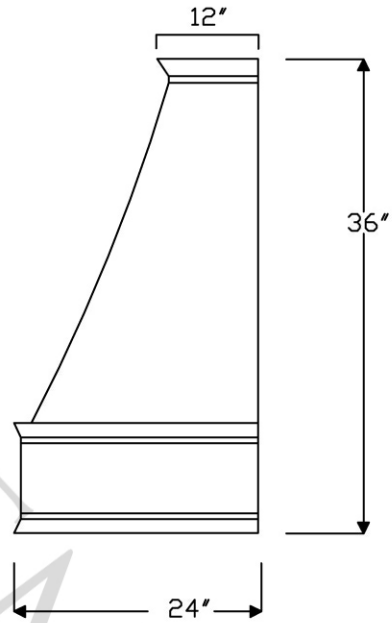

DESCRIPTION: Hand Hammered Copper Wall-Mounted Euro Range Hood with 625 CFM Stainless Steel Insert.

OUTER DIMENSION: 38" x 24" x 36"

TOP DIMENSION: 22" x 12"

BOTTOM DIMENSION: 38" x 24"

FINISH: Oil Rubbed Bronze

THIS PRODUCT IS HAND CRAFTED AND SMALL VARIANCES MAY OCCUR.
DIMENSIONS MAY VARY UP TO 1/2".

PREMIER
COPPER PRODUCTS

MODEL NUMBER: HV-EURO38-C2036BP-B

DESCRIPTION: Hand Hammered Copper Wall-Mounted
Euro Range Hood with 625 CFM Stainless Steel Insert.

Insert Finish: Stainless Steel

PAGE 2 OF 2

POWERED LINER SPECIFICATIONS

3/4" Flange for perfect fit.

SEVEN YEAR, IN HOME, LIMITED WARRANTY ON INSERT, THE BEST IN THE INDUSTRY!

All dimensions on inserts are (+/-) 1/8" and are subject to change. Drawings are not to scale.