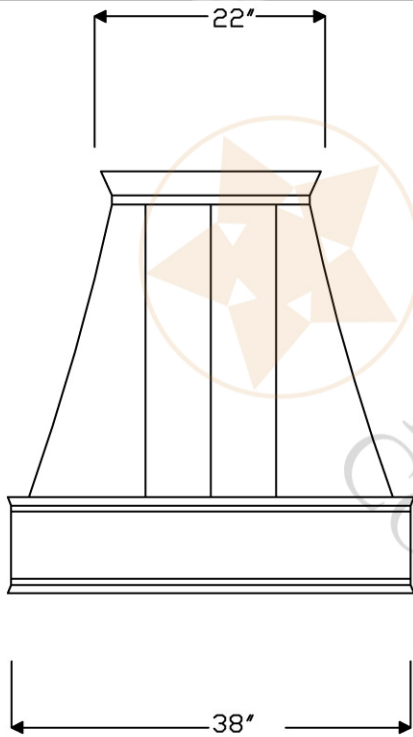

DESCRIPTION: Hand Hammered Copper Wall-Mounted Euro Range Hood with 625 CFM Stainless Steel Insert.

OUTER DIMENSION: 38" x 24" x 36"

TOP DIMENSION: 22" x 12"

BOTTOM DIMENSION: 38" x 24"

FINISH: Oil Rubbed Bronze

THIS PRODUCT IS HAND CRAFTED AND SMALL VARIANCES MAY OCCUR.
DIMENSIONS MAY VARY UP TO 1/2".

PREMIER
COPPER PRODUCTS

MODEL NUMBER: HV-EURO38-C2036BP-B

DESCRIPTION: Hand Hammered Copper Wall-Mounted
Euro Range Hood with 625 CFM Stainless Steel Insert.

Insert Finish: Stainless Steel

PAGE 2 OF 2

POWERED LINER SPECIFICATIONS

3/4" Flange for perfect fit.

SEVEN YEAR, IN HOME, LIMITED WARRANTY ON INSERT, THE BEST IN THE INDUSTRY!

All dimensions on inserts are (+/-) 1/8" and are subject to change. Drawings are not to scale.