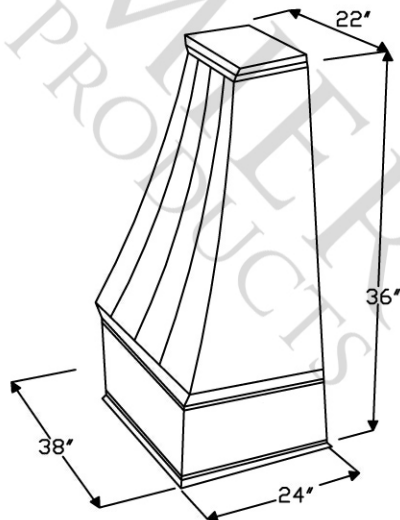

DESCRIPTION: Hand Hammered Copper Wall-Mounted Euro Range Hood with 625 CFM Stainless Steel Insert.

OUTER DIMENSION: 38" x 24" x 36"

TOP DIMENSION: 22" x 12"

BOTTOM DIMENSION: 38" x 24"

FINISH: Oil Rubbed Bronze

THIS PRODUCT IS HAND CRAFTED AND SMALL VARIANCES MAY OCCUR.
DIMENSIONS MAY VARY UP TO 1/2".

PREMIER
COPPER PRODUCTS

MODEL NUMBER: HV-EURO38-C2036BP-B

DESCRIPTION: Hand Hammered Copper Wall-Mounted
Euro Range Hood with 625 CFM Stainless Steel Insert.

Insert Finish: Stainless Steel

PAGE 2 OF 2

POWERED LINER SPECIFICATIONS

3/4" Flange for perfect fit.

SEVEN YEAR, IN HOME, LIMITED WARRANTY ON INSERT, THE BEST IN THE INDUSTRY!

All dimensions on inserts are (+/-) 1/8" and are subject to change. Drawings are not to scale.