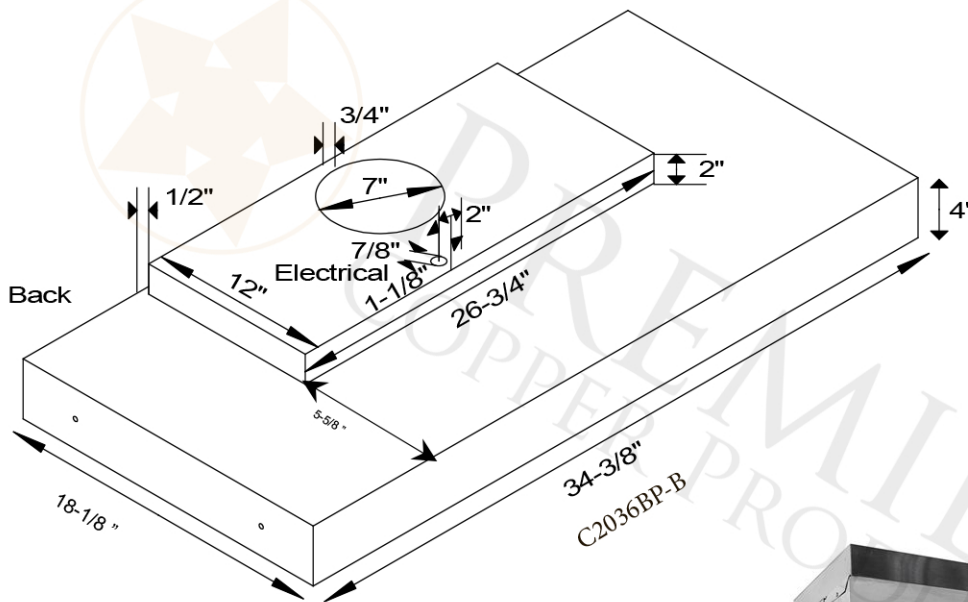

DESCRIPTION: Hand Hammered Copper Wall-Mounted Euro Range Hood with 625 CFM Stainless Steel Insert.

OUTER DIMENSION: 38" x 24" x 36"

TOP DIMENSION: 22" x 12"

BOTTOM DIMENSION: 38" x 24"

FINISH: Oil Rubbed Bronze

THIS PRODUCT IS HAND CRAFTED AND SMALL VARIANCES MAY OCCUR.
DIMENSIONS MAY VARY UP TO 1/2".

PREMIER
COPPER PRODUCTS

MODEL NUMBER: HV-EURO38-C2036BP-B

DESCRIPTION: Hand Hammered Copper Wall-Mounted
Euro Range Hood with 625 CFM Stainless Steel Insert.

Includes Powered Liner/Insert

625 CFM, Dual Blowers, Variable Controls, 1.5 - 4.6 Sones
Single 7" Duct

Lighting: Two 50 Watt Halogen Spots (PAR 20)(bulbs not included)

Lights located on front panel

Filter: Stainless Steel Baffle Filters

Insert Finish: Stainless Steel

PAGE 2 OF 2

POWERED LINER SPECIFICATIONS

3/4" Flange for perfect fit.

SEVEN YEAR, IN HOME, LIMITED WARRANTY ON INSERT, THE BEST IN THE INDUSTRY!

All dimensions on inserts are (+/-) 1/8" and are subject to change. Drawings are not to scale.