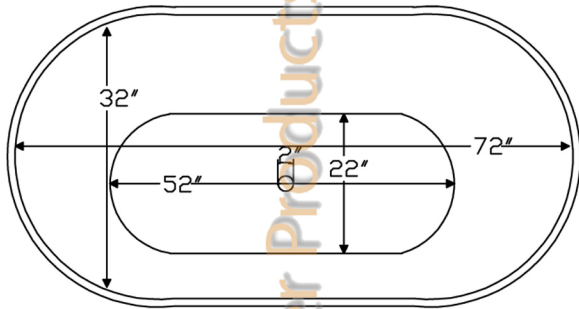

## MODEL NUMBER: BTM72DB

- \* Description: 72" Copper Modern Slipper Tub
- \* Outer Dimensions: 72" x 32" x 28"
- \* Drain Size: 2" Center
- \* Finish: Oil Rubbed Bronze
- \* Material Gauge: 16

### CODE/STANDARD COMPLIANCE

- \* IAPMO/UPC LISTED

DUE TO THE HAND CRAFTED NATURE OF THIS PRODUCT, SMALL VARIANCES MAY OCCUR UP TO 1"  
DO NOT MAKE INSTALLATION CUTS UNTIL YOU RECEIVE YOUR TUB.