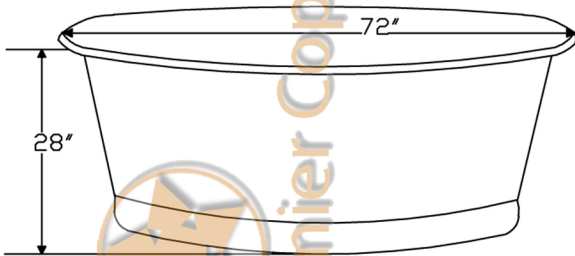

PREMIER
COPPER PRODUCTS

MODEL NUMBER: BTM72DB

- Description: 72" Copper Modern Slipper Tub
- Outer Dimensions: 72" x 32" x 28"
- Drain Size: 2" Center
- Finish: Oil Rubbed Bronze
- Material Gauge: 16

CODE/STANDARD COMPLIANCE

- IAPMO/UPC LISTED

DUE TO THE HAND CRAFTED NATURE OF THIS PRODUCT, SMALL VARIANCES MAY OCCUR UP TO 1"
DO NOT MAKE INSTALLATION CUTS UNTIL YOU RECEIVE YOUR TUB.