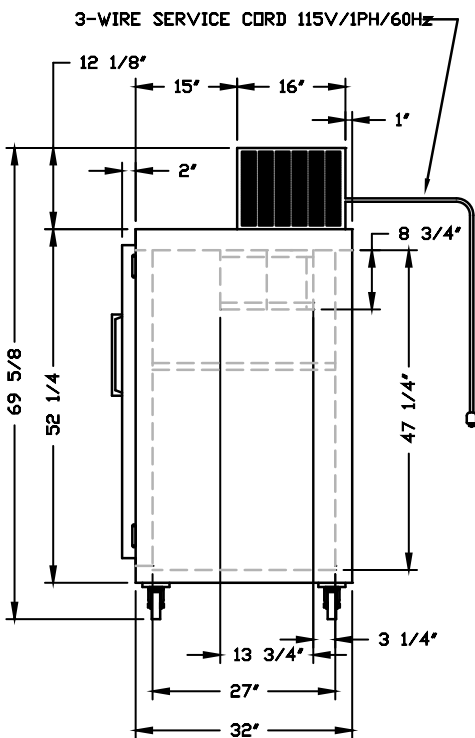

FRONT VIEW

SIDE VIEW

SPECIFICATIONS

Model	GR422
Crated Weight (lbs) (kg)	597 (269)
Crated Height (in) (cm)	70 (175)
Crated Width (in) (cm)	69-1/2 (174)
Crated Depth (in) (cm)	39-1/2 (99)
Interior Height (in) (cm)	47-1/4 (118)
Interior Width (in) (cm)	58-1/8 (143)
Interior Depth (in) (cm)	27 (68)
Overall Height (in) (cm)	64-7/8 (162)
Overall Width (in) (cm)	63-3/8 (160)
Overall Depth (in) (cm)	34 (85)
Gross Cubage (CuFt) (L)	42.0 (1189)
Number of Casters	6
Condensing Unit Size	1/4 HP
Refrigerant	R-134a
Electrical Characteristics	115/60/1
Cord & Plug Furnished	Yes
NEMA Plug Configuration	5-15P
Total Amp Draw	5.8

Specifications subject to change without notice.

NORLAKE

Revision Date: 06/15
 © 2015 NOR-LAKE, INC.
 Printed in the U.S.A.
 Part Number: 089718