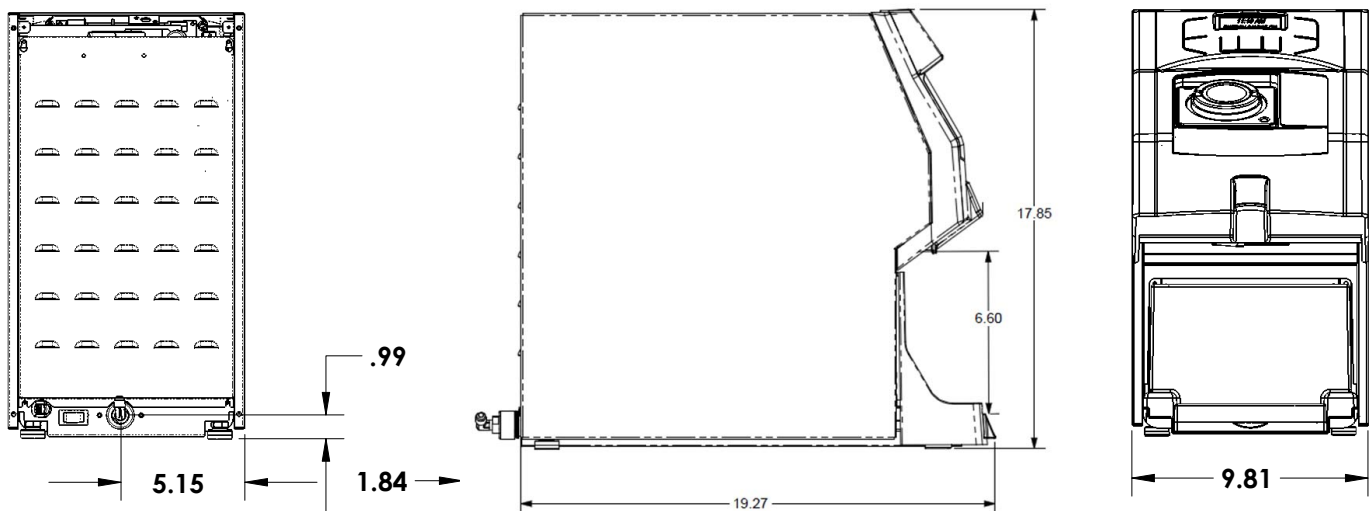

Additional Information

Model	Type	Part #	Width	Depth	Height	Volts	Watts	Amps	Weight
FKP-4	Universal Pod	782185	9.81"	19.25"	17.85"	120 VOLT	1700W	14.2 A	33 LBS
				CANADIAN ELECTRICAL		120 VOLT	1400 W	11.6 A	