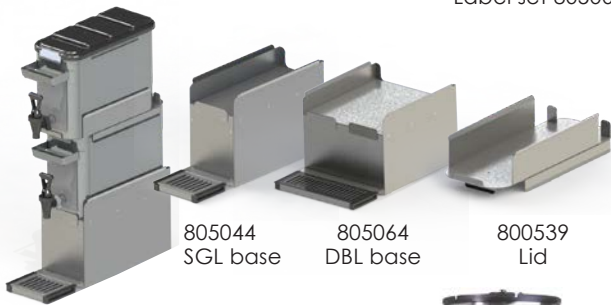

CLEAR PITCHER

CLEAR PLASTIC PITCHER WITH ICE TUBE

Item #	Capacity	Finish	Features/Description
121752	3.3 L / 111 oz	Clear plastic	Pitcher, Ice tube, with lid

* NOT SHOWN IN PICTURE

805012 805011 805010 805011 with Label set 805008