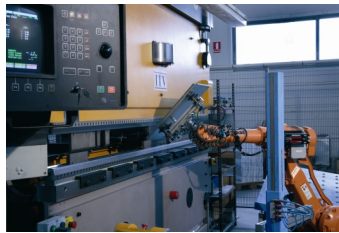

"NEW"

**SPIKA SERIES
UNDER-COUNTER &
MODULAR MODELS**

From 130* lbs. to 924* lbs.

*Daily Ice Production

www.itvice.com