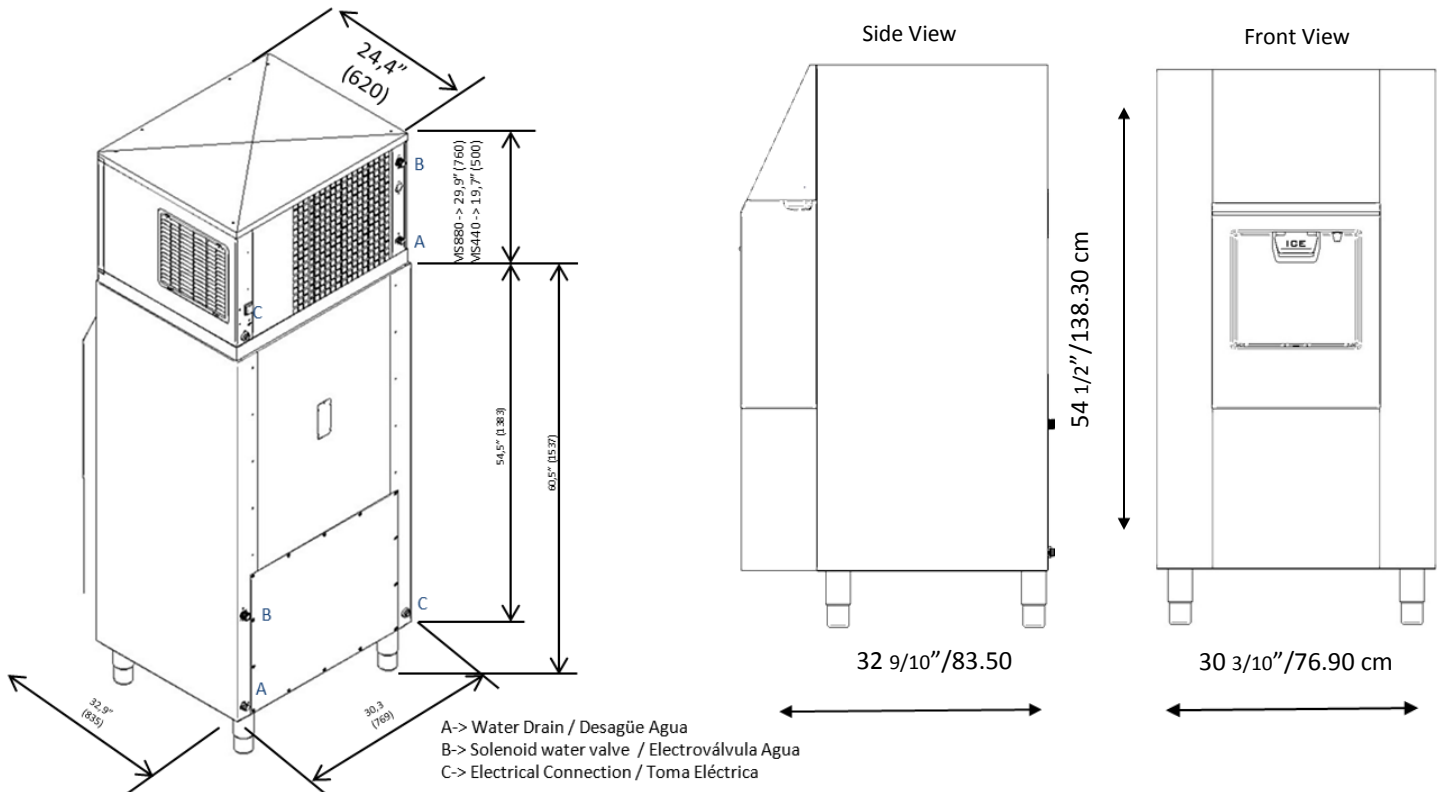

- AISI 304 stainless steel cabinet and adjustable legs.
- Strong structure that resists weight of ice machines. The ice dispenser maintains quality appearance, year after year.
- Capacity for dispensing either half or full dice cubes.
- High density polyurethane insulation injected to ensure long lasting ice inside the bin.
- The design of the ice dispenser has a modern and attractive look. It is very reliable, easy to use, sanitary and easy to clean.
- The interior liner is one seamless piece, rotocast-polyethylene bin, manufactured in a very resistant material, that remains undamaged by ice drop, scratches, knocks or scuffs.
- Quick and simple fastening system.
- Rotating drain connection.
- 6" Adjustable legs included.
- Best option for hotel, convenience store, self-service, hospitals, schools, and other applications.
- Electrical specifications: 115V/60Hz./1Ph
- NSF approved.
- Warranty: 36 months parts and labor.

DHD 200-30 & *MS 440

DHD 200-30 & *MS 880

SPIKA Half Dice

SPIKA Full Dice

*ITV's SPIKA MS 440 & MS 880 sold separately.

Dispensers DHD 200-30 / DHD 200-30 W

Ice Dispenser	Description	*Storage Capacity Lbs./ kg.	Dispensing Speed per Second Lbs. / Kg.	Voltage	Watts	Amps.	Net Weight Lbs./Kg.	Shipping Weight Lbs./Kg.
DHD 200-30	Ice	183 / 83	0.24 / 0.109	115V/60Hz/1	195.5	1.7	192/87	209/95
DHD 200-30 W	Ice & Water	183 / 83	0.24 / 0.109	115V/60Hz/1	195.5	1.7	192/87	209/95
*DHD 200-30	Ice	183 / 83	0.24 / 0.109	220V/50Hz/1	198	0.9	192/87	209/95
*DHD 200-30 W	Ice & Water	183 / 83	0.24 / 0.109	220V/50Hz/1	198	0.9	192/87	209/95

*220V/50Hz/1 units require special ordering; restrictions may apply. Please contact your dealer for details.
 Dimensions do not include adjustable legs from 6" to 6.5" (15.2 cm. to 16.5 cm.)

*Storage capacity represents 80% of total volume x 30 Lbs. /ft3 average density of ice.