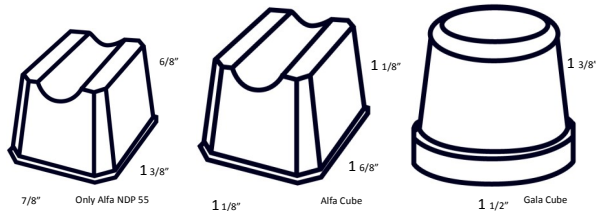

Ice Shapes

Ask your Dealer/Distributor for specification sheets, and further information.

Please, visit www.itvice.com for more information on our wide range of ice makers.

Water Cooled Units available special order only. Please, specify if Alfa or Gala Cube is required.

Filtration