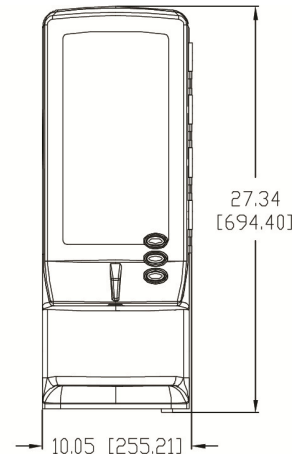

GOLD MEDAL® PRODUCTS CO.

Single Button Cheese Dispenser

Model No. 5345

Specifications

Overall Dimensions:

Width: 10.05" (255.21mm)

Depth: 16.42" (417.00 mm)

Height: 27.34" (694.40 mm)

Features:

- Single Button Cheese Dispenser with a manual dispense button only.

Electrical - Domestic

120V

225 WATTS 60 HZ

(NEMA 5-15P) Plug

Plug Type:

NEMA 5-15P