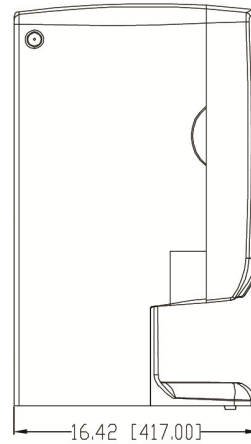

GOLD MEDAL® PRODUCTS CO.

Single Button Cheese Dispenser

Model No. 5345

Specifications

Overall Dimensions:

Width: 10.05" (255.21mm)

Depth: 16.42" (417.00 mm)

Height: 27.34" (694.40 mm)

Features:

- Single Button Cheese Dispenser with a manual dispense button only.

Electrical - Domestic

120V

225 WATTS 60 HZ

(NEMA 5-15P) Plug

Plug Type:

NEMA 5-15P