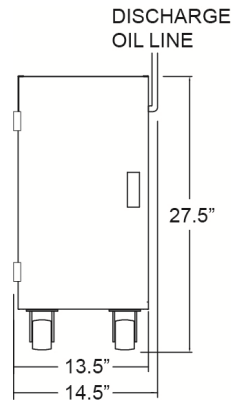

GOLD MEDAL® PRODUCTS CO.

B.I.B. Oil Go Anywhere Dual

Model No. 2257-01-216

Specifications

Overall Dimensions:

- Width:** 14.5"
- Depth:** 24" (incl. popper cord allowance)
- Height:** 27.5"

Features:

- Two time settings.
- Equipped with a 6 Pin Plug Assembly—this unit is powered by the popper.
- Stainless steel construction.

Electrical - Export

220-230V
324 WATTS 50/60 Hz

Plug Type:

6 PIN PLUG

Agency Approvals:

Gold Medal Products Co.
10700 Medallion Drive, Cincinnati, OH 45241

Ph: (513) 769-7676, (800) 543-0862; Fax: (513) 769-8500
gmpopcorn.com info@gmpopcorn.com