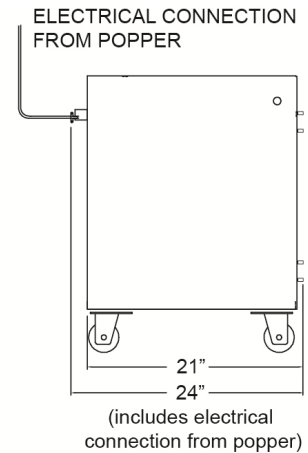

GOLD MEDAL® PRODUCTS CO.

B.I.B. Oil Go Anywhere Dual

Model No. 2257-01-216

Specifications

Overall Dimensions:

- Width:** 14.5"
- Depth:** 24" (incl. popper cord allowance)
- Height:** 27.5"

Features:

- Two time settings.
- Equipped with a 6 Pin Plug Assembly—this unit is powered by the popper.
- Stainless steel construction.

Electrical - Export

220-230V
324 WATTS 50/60 Hz

Plug Type:

6 PIN PLUG

Agency Approvals:

Gold Medal Products Co.
10700 Medallion Drive, Cincinnati, OH 45241

Ph: (513) 769-7676, (800) 543-0862; Fax: (513) 769-8500
gmpopcorn.com info@gmpopcorn.com