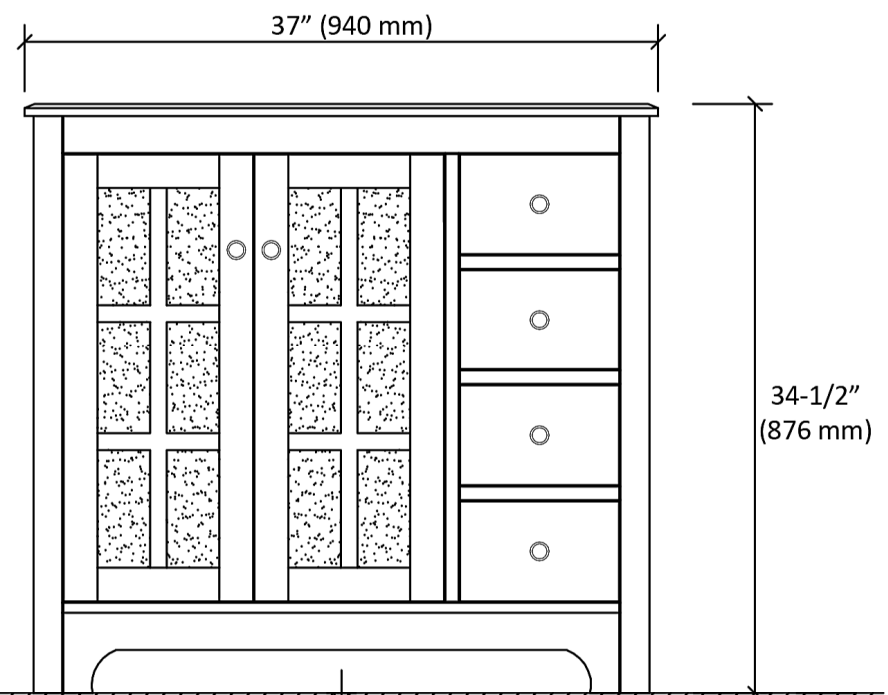

74-5/16" (1888 mm)

Dawn Vanity Unit AAOS-3606