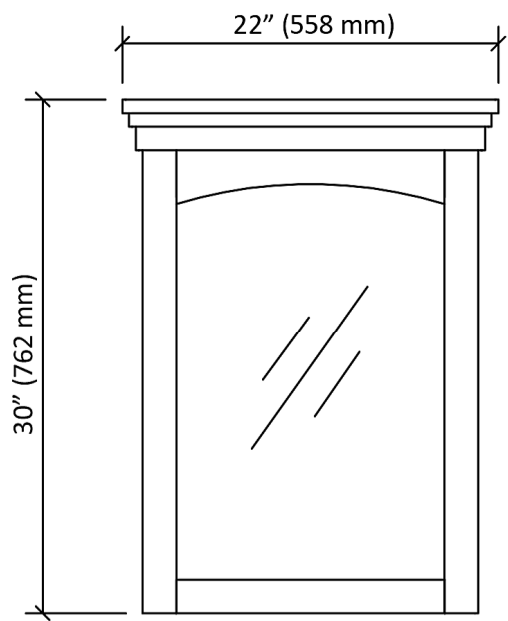

74-5/16" (1888 mm)

Dawn Vanity Unit AAOS-3606