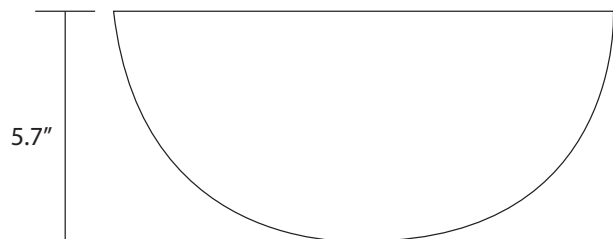

Product Diagram

www.Amerisink.com

877-500-7465

West Coast Warehouse: 510-667-9998 ▲ East Coast Warehouse: 404-691-5088