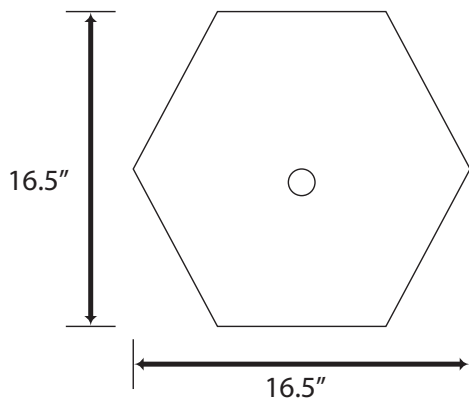

Product Diagram

www.Amerisink.com

877-500-7465

West Coast Warehouse: 510-667-9998 ▲ East Coast Warehouse: 404-691-5088