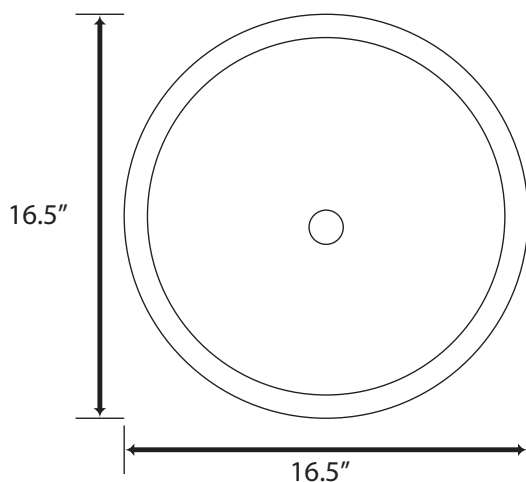

www.Amerisink.com

877-500-7465

West Coast Warehouse: 510-667-9998 ▲ East Coast Warehouse: 404-691-5088