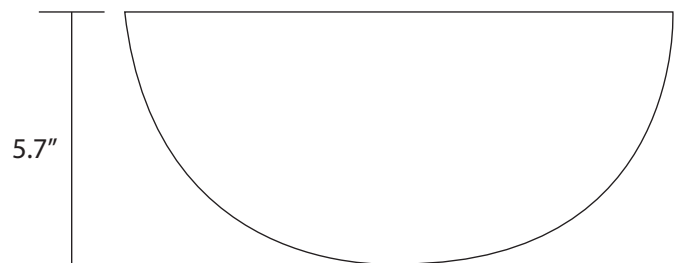

www.Amerisink.com

877-500-7465

West Coast Warehouse: 510-667-9998 ▲ East Coast Warehouse: 404-691-5088