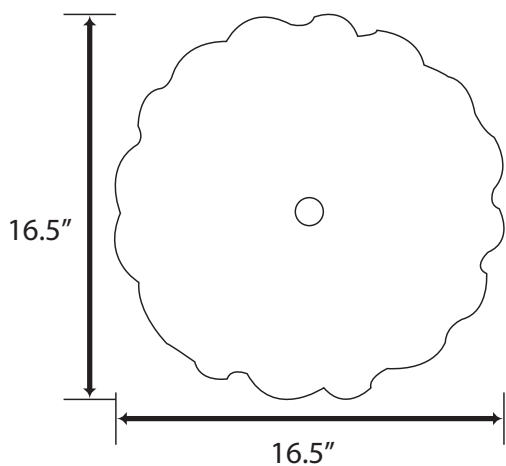

www.Amerisink.com

877-500-7465

West Coast Warehouse: 510-667-9998 ▲ East Coast Warehouse: 404-691-5088