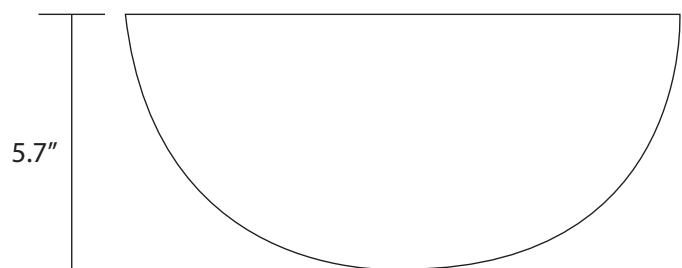

www.Amerisink.com

877-500-7465

West Coast Warehouse: 510-667-9998 ▲ East Coast Warehouse: 404-691-5088