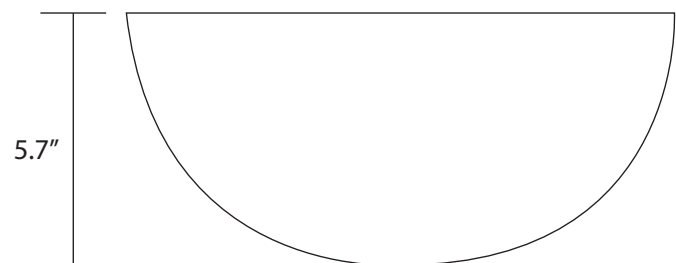

Product Diagram

www.Amerisink.com

877-500-7465

West Coast Warehouse: 510-667-9998 ▲ East Coast Warehouse: 404-691-5088