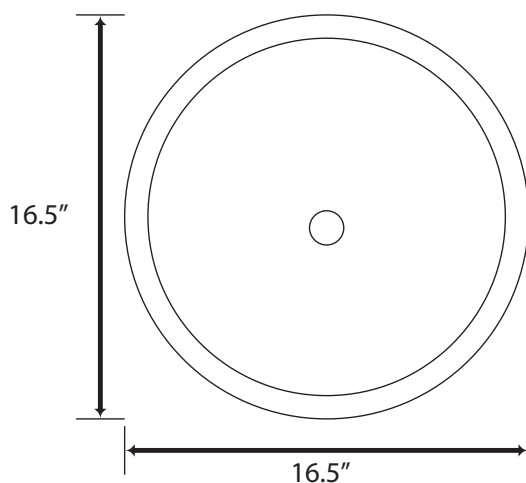

Product Diagram

www.Amerisink.com

877-500-7465

West Coast Warehouse: 510-667-9998 ▲ East Coast Warehouse: 404-691-5088