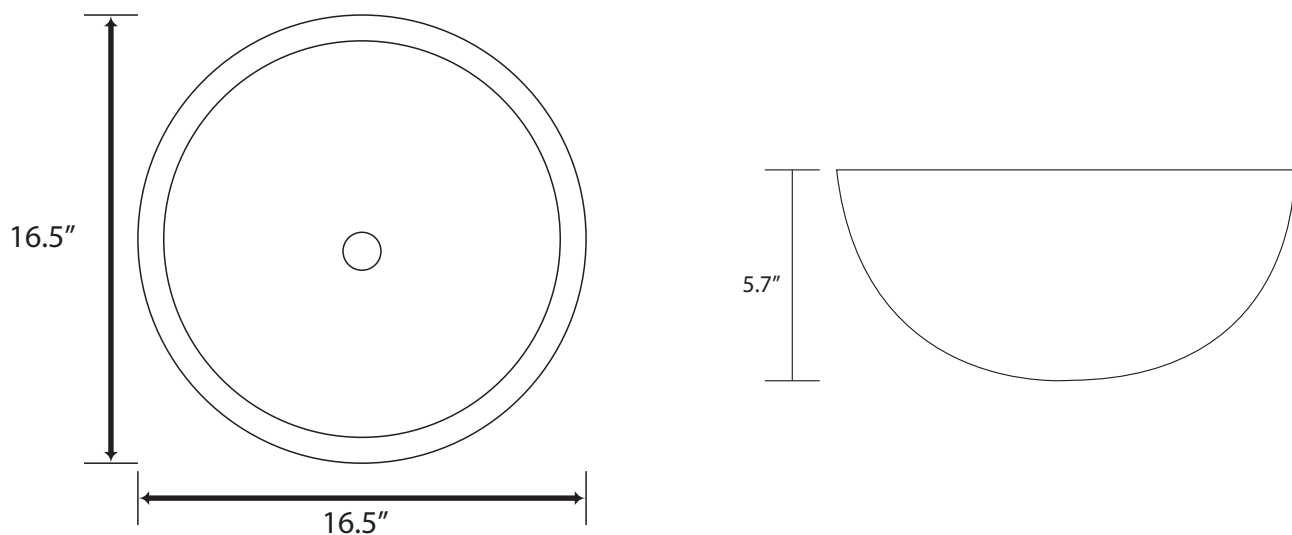

www.Amerisink.com

877-500-7465

West Coast Warehouse: 510-667-9998 ▲ East Coast Warehouse: 404-691-5088