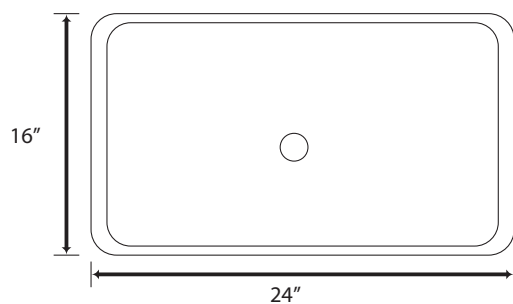

Product Diagram

www.Amerisink.com

877-500-7465

West Coast Warehouse: 510-667-9998 ▲ East Coast Warehouse: 404-691-5088