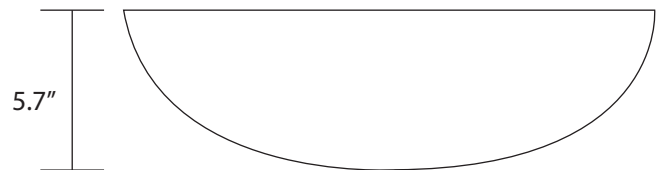

Product Diagram

www.Amerisink.com

877-500-7465

West Coast Warehouse: 510-667-9998 ▲ East Coast Warehouse: 404-691-5088