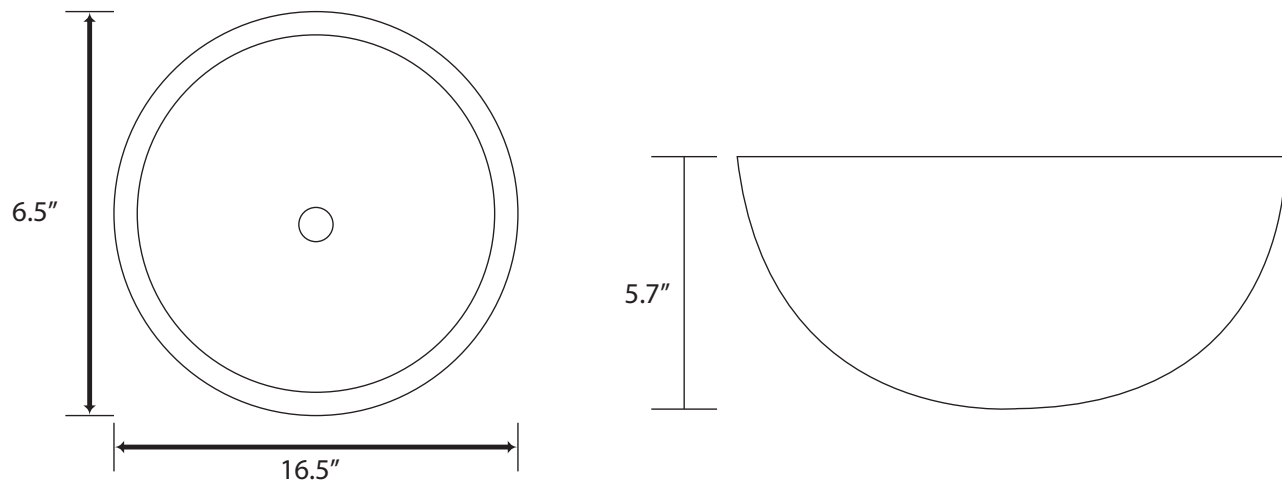

www.Amerisink.com

877-500-7465

West Coast Warehouse: 510-667-9998 ▲ East Coast Warehouse: 404-691-5088