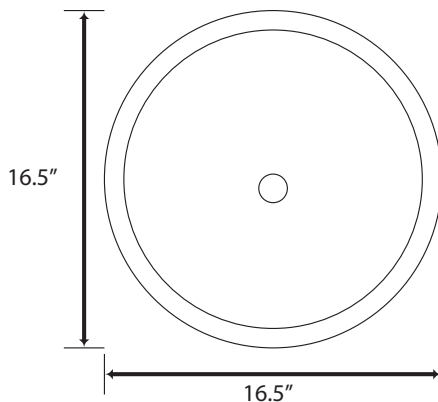

www.Amerisink.com

877-500-7465

West Coast Warehouse: 510-667-9998 ▲ East Coast Warehouse: 404-691-5088