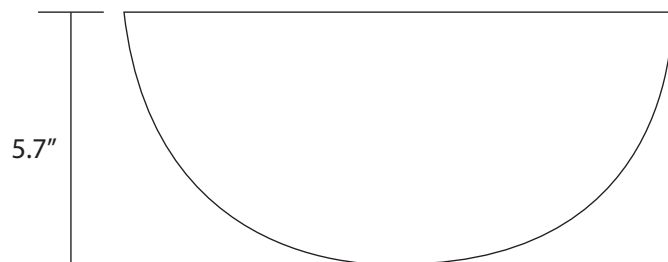

www.Amerisink.com

877-500-7465

West Coast Warehouse: 510-667-9998 ▲ East Coast Warehouse: 404-691-5088