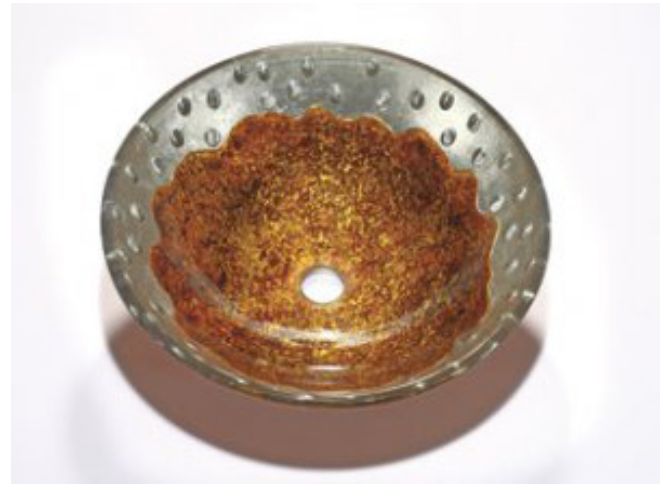

## Glass Sink

### Handcrafted Tempered Glass Sink

### Features

- 16.5"x16.5"x5.7" Handcrafted Tempered Glass Sink
- An array of stylish color and shape
- Scratch and Stain resistant;
- Non-porous surface prevent fading and discoloration;
- Easy to clean