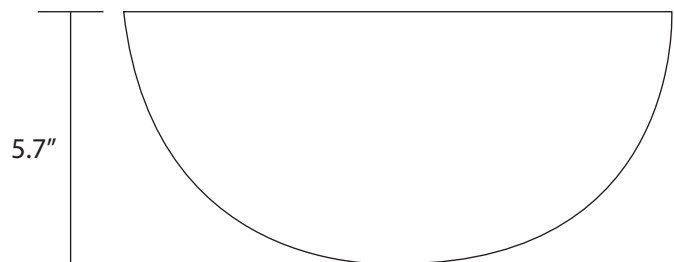

www.Amerisink.com

877-500-7465

West Coast Warehouse: 510-667-9998 ▲ East Coast Warehouse: 404-691-5088