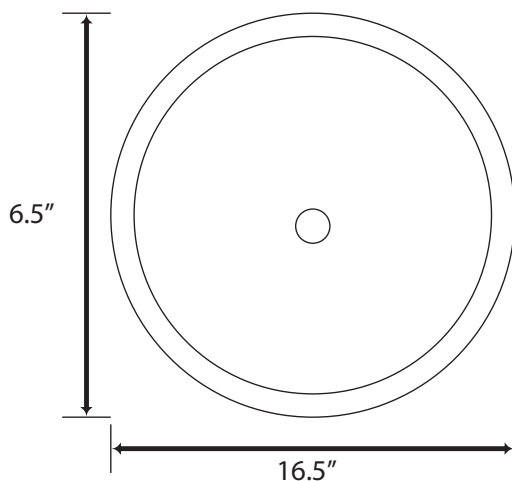

www.Amerisink.com

877-500-7465

West Coast Warehouse: 510-667-9998 ▲ East Coast Warehouse: 404-691-5088