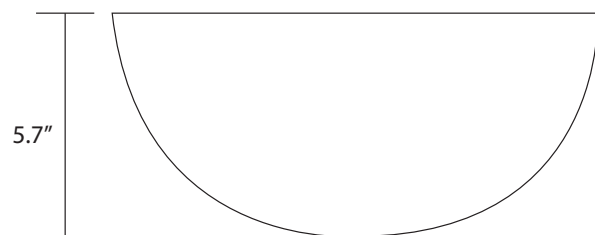

www.Amerisink.com

877-500-7465

West Coast Warehouse: 510-667-9998 ▲ East Coast Warehouse: 404-691-5088