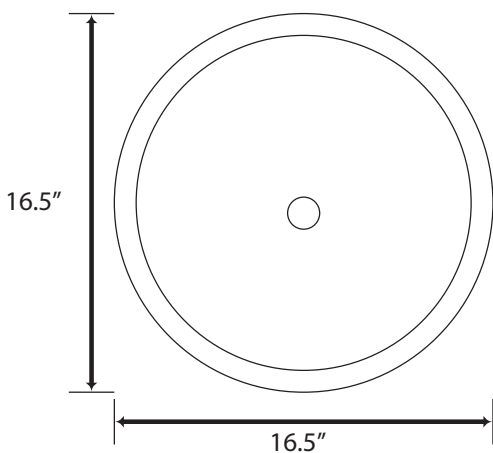

www.Amerisink.com

877-500-7465

West Coast Warehouse: 510-667-9998 ▲ East Coast Warehouse: 404-691-5088