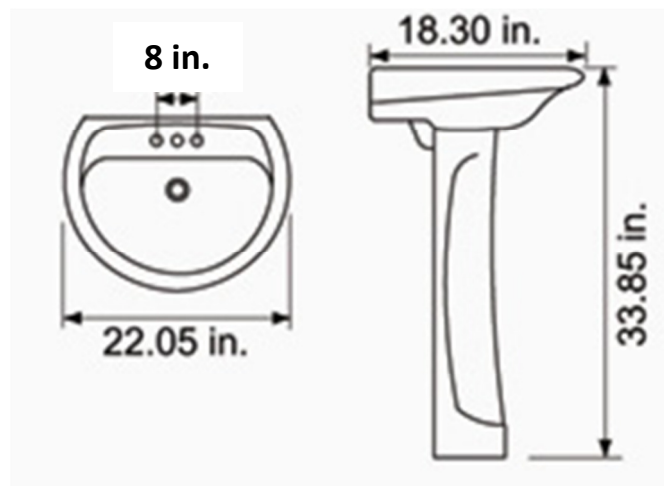

AMERISINK

Porcelain

AS408

Features

- Vitreous China
- White
- Pedestal
- One year limited warranty
- 8" spread

AS 408

Product Diagram

WWW.AMERISINK.COM