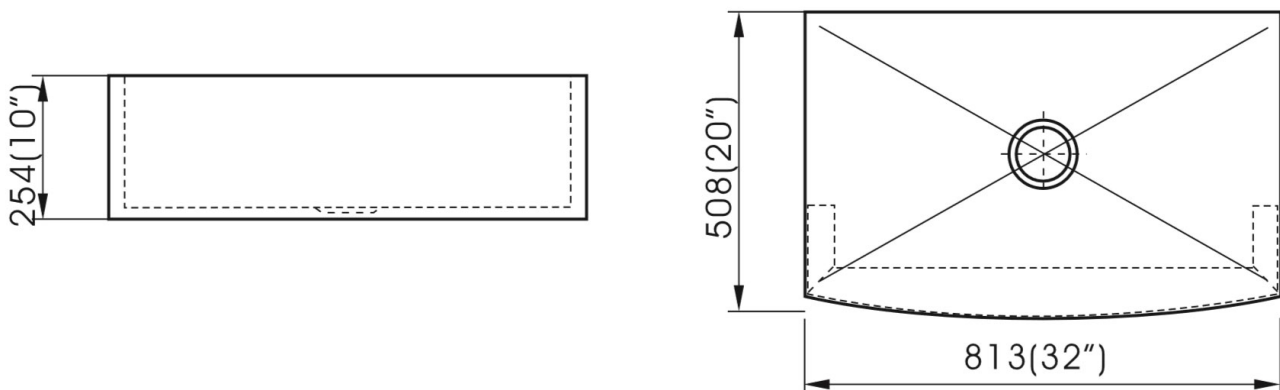

www.Amerisink.com

877-500-7465

West Coast Warehouse: 510-667-9998 ▲ East Coast Warehouse: 404-691-5088