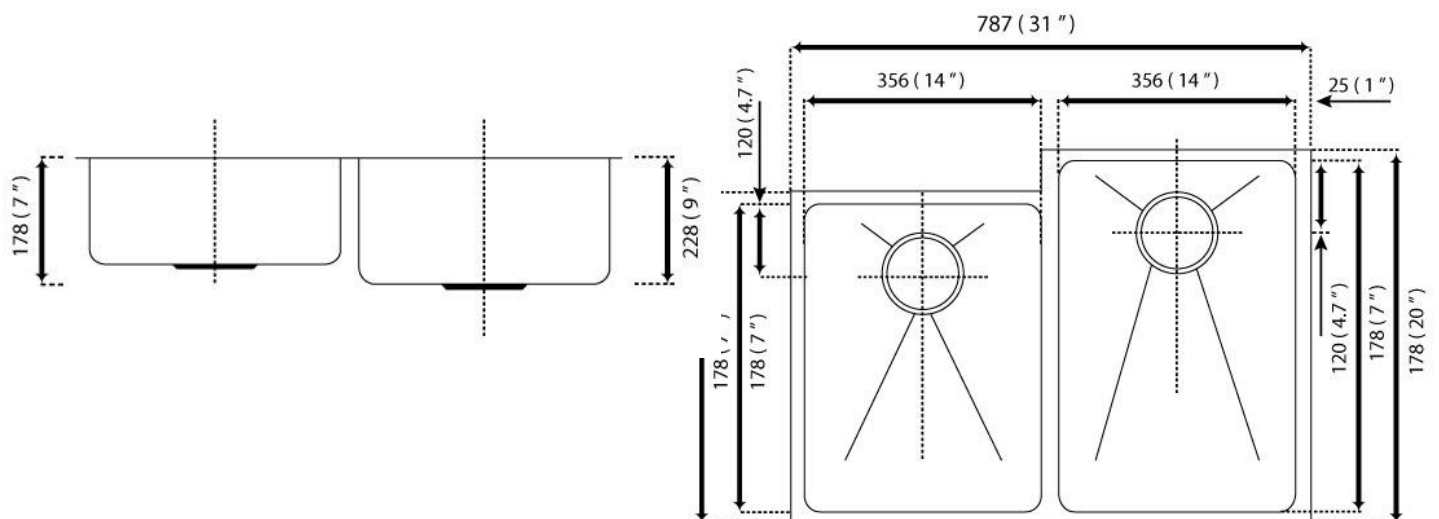

Product Diagram

WWW.AMERISINK.COM

877-500-7465

West Coast Warehouse: 510-667-9998 ▲ East Coast Warehouse: 404-691-5088