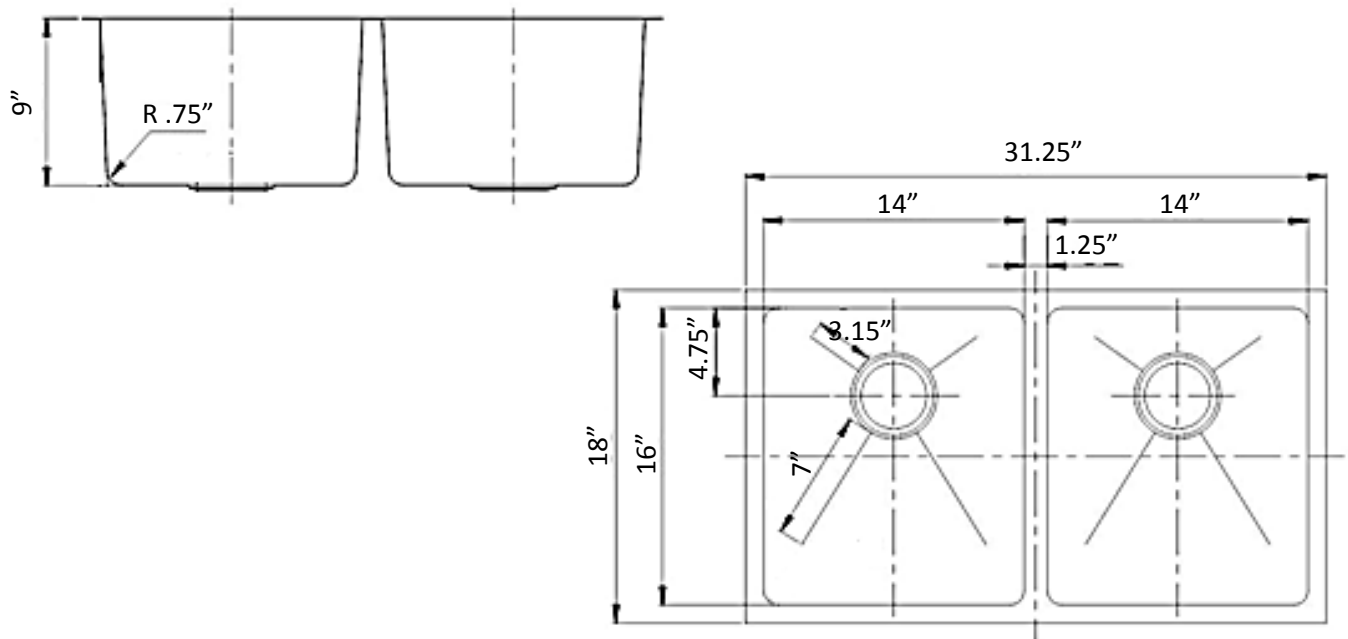

Product Diagram

WWW.AMERISINK.COM

877-500-7465

West Coast Warehouse: 510-667-9998 ▲ East Coast Warehouse: 404-691-5088