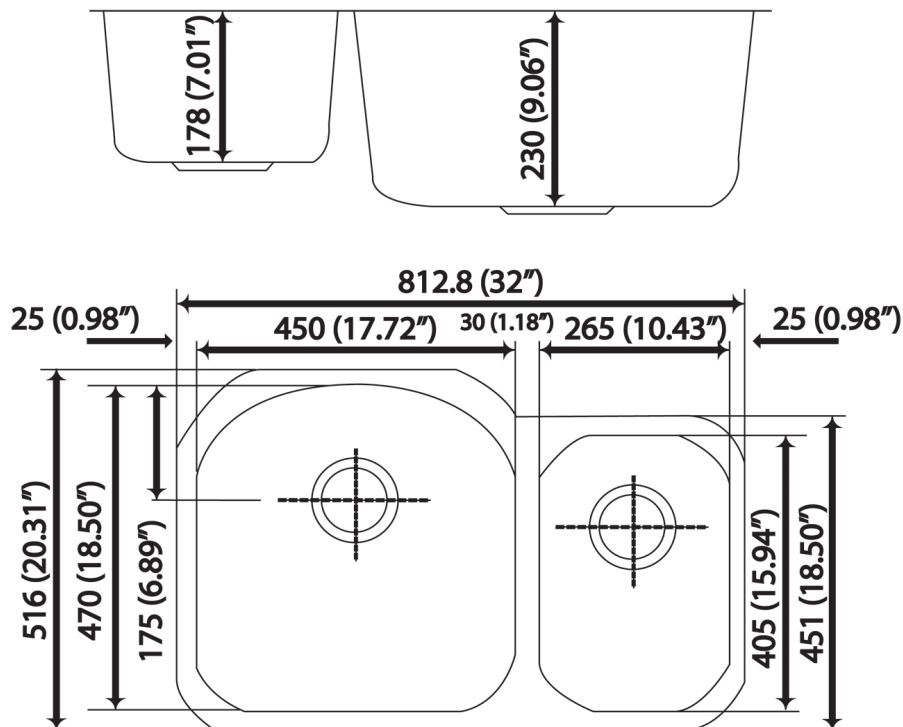

Product Diagram

WWW.AMERISINK.COM

877-500-7465

West Coast Warehouse: 510-667-9998 ▲ East Coast Warehouse: 404-691-5088