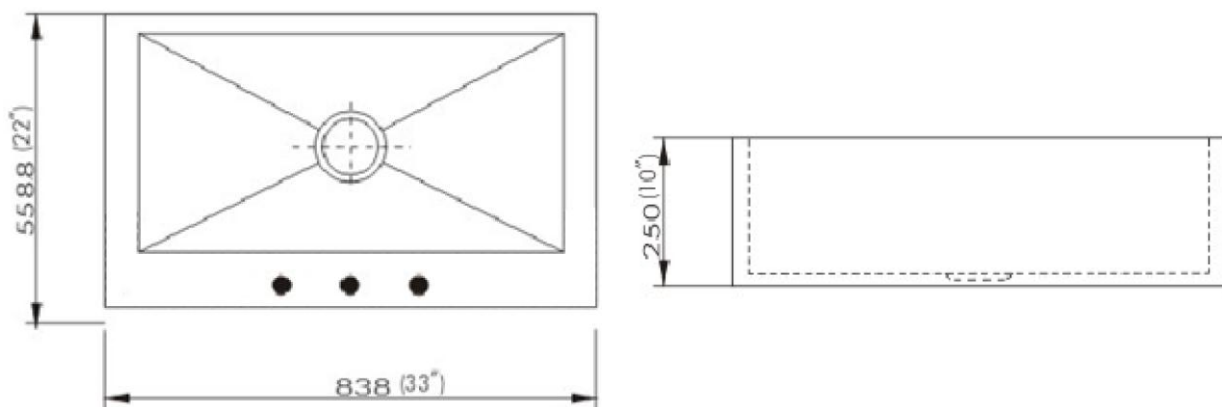

Product Diagram

WWW.AMERISINK.COM

877-500-7465

West Coast Warehouse: 510-667-9998 ▲ East Coast Warehouse: 404-691-5088