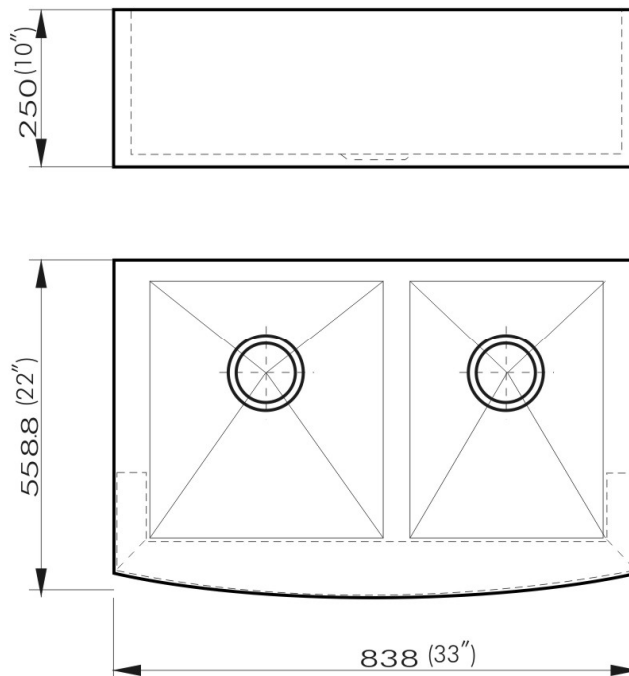

WWW.AMERISINK.COM

877-500-7465

West Coast Warehouse: 510-667-9998 ▲ East Coast Warehouse: 404-691-5088