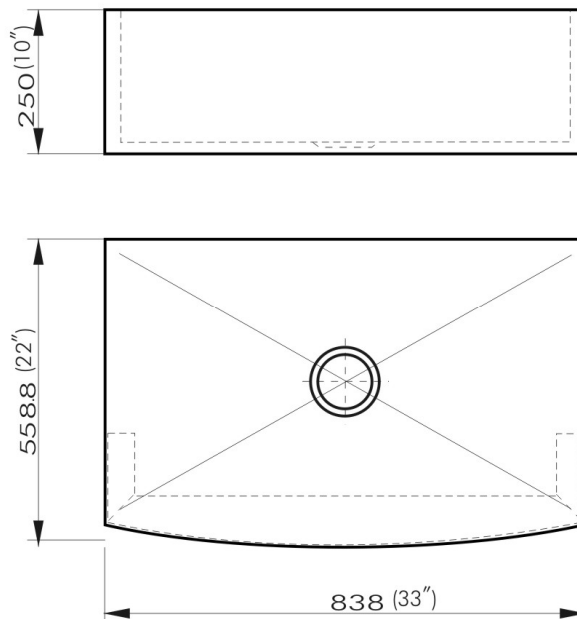

WWW.AMERISINK.COM

877-500-7465

West Coast Warehouse: 510-667-9998 ▲ East Coast Warehouse: 404-691-5088