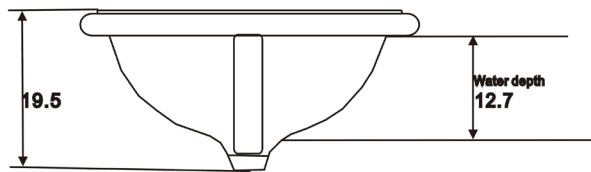

AmeriSink

Porcelain

AS226

Features

- 23" x 18" x 8.6"
- Vitreous china
- Easy maintenance
- Sleek and stylish
- One year limited warranty

Product Diagram

www.Amerisink.com

877-500-7465