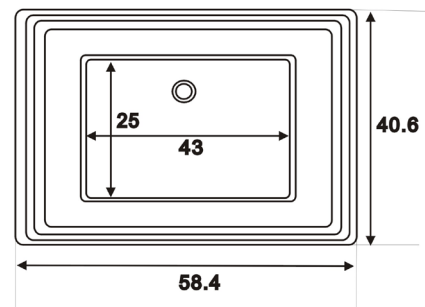

AmeriSink

Porcelain

AS226

Features

- 23" x 18" x 8.6"
- Vitreous china
- Easy maintenance
- Sleek and stylish
- One year limited warranty

Product Diagram

www.Amerisink.com

877-500-7465