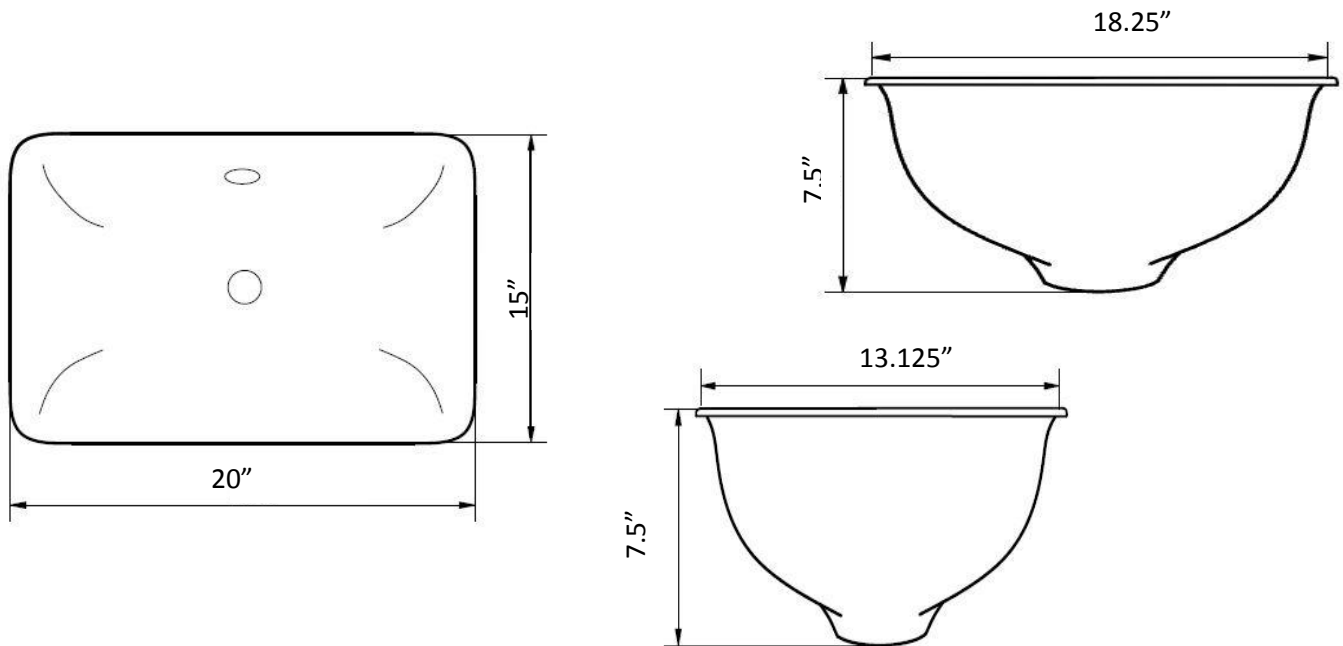

AMERISINK

Porcelain

AS225

Features

- 20" x 15" x 7.5"
- Vitreous china
- Easy maintenance
- Sleek and stylish
- One year limited warranty

Colors

- White

Product Diagram