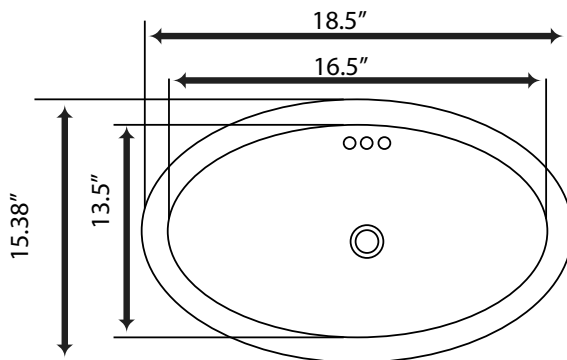

Drawings/Specifications

www.Amerisink.com

877-500-7465

West Coast Warehouse: 510-667-9998 ▲ East Coast Warehouse: 404-691-5088