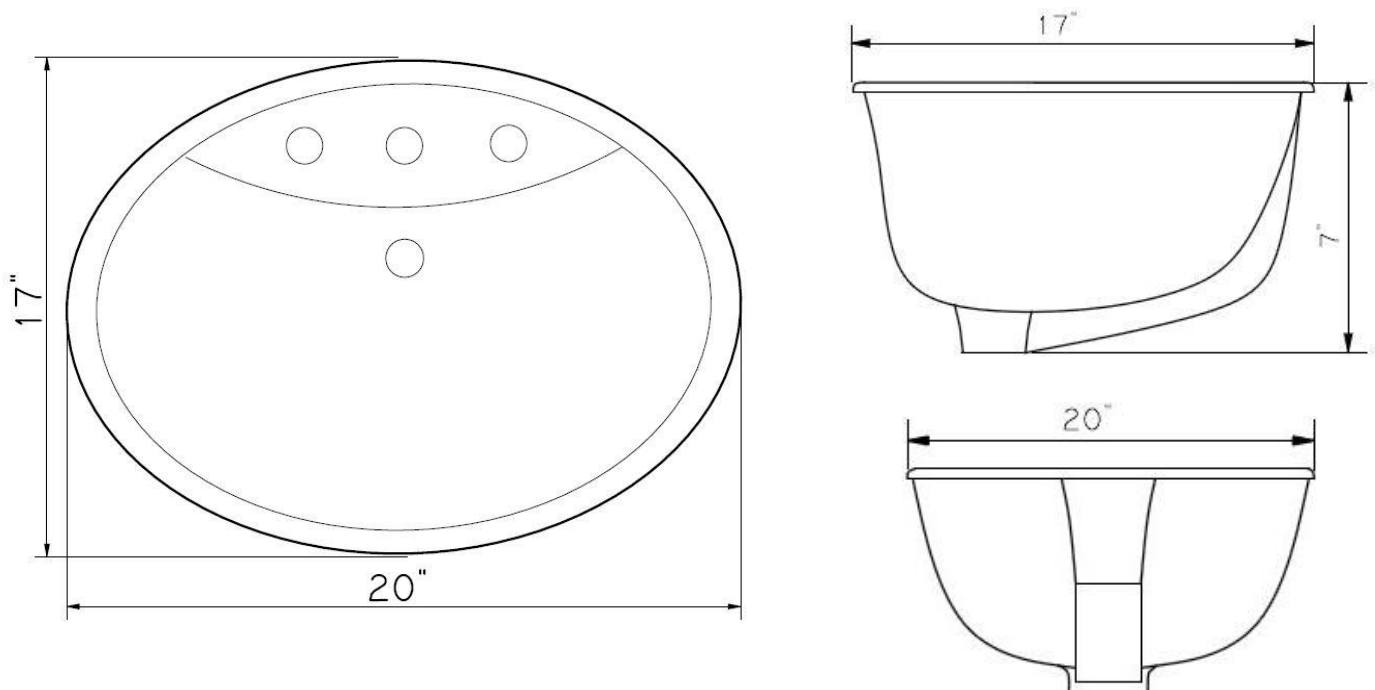

AmeriSink

Porcelain

AS2108

Features

- 20" x 17" x 7" , 8" centerset
- Vitreous china
- Easy maintenance
- Sleek and stylish
- One year limited warranty

Colors

- White

Product Diagram