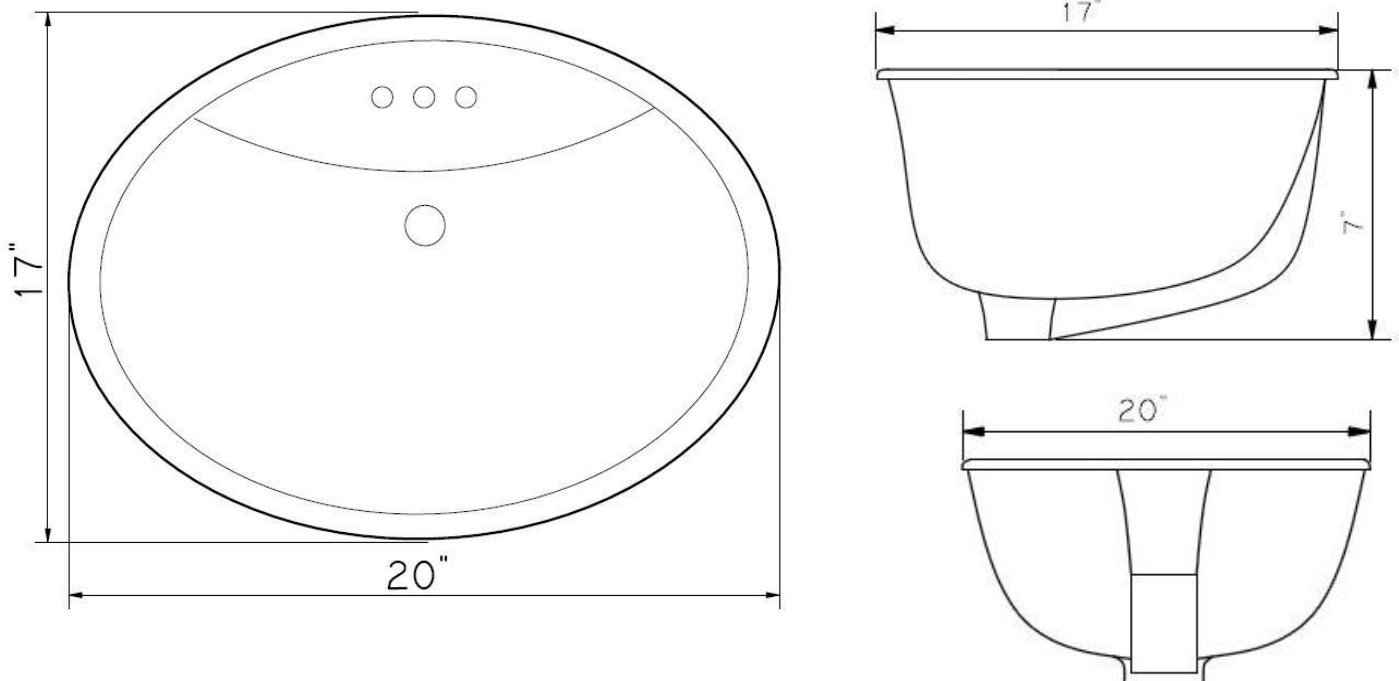

AmeriSink

Porcelain

AS2104

Features

- 20" x 17" x 7" , 4" centerset
- Vitreous china
- Easy maintenance
- Sleek and stylish
- One year limited warranty

Colors

- White

Product Diagram