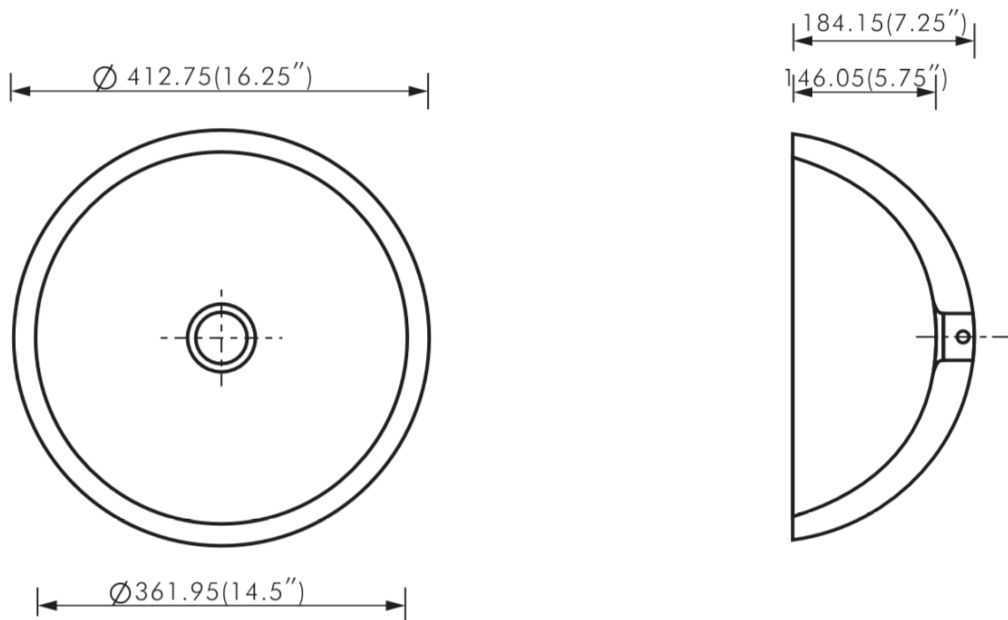

Product Diagram

www.Amerisink.com

877-500-7465

West Coast Warehouse: 510-667-9998 ▲ East Coast Warehouse: 404-691-5088