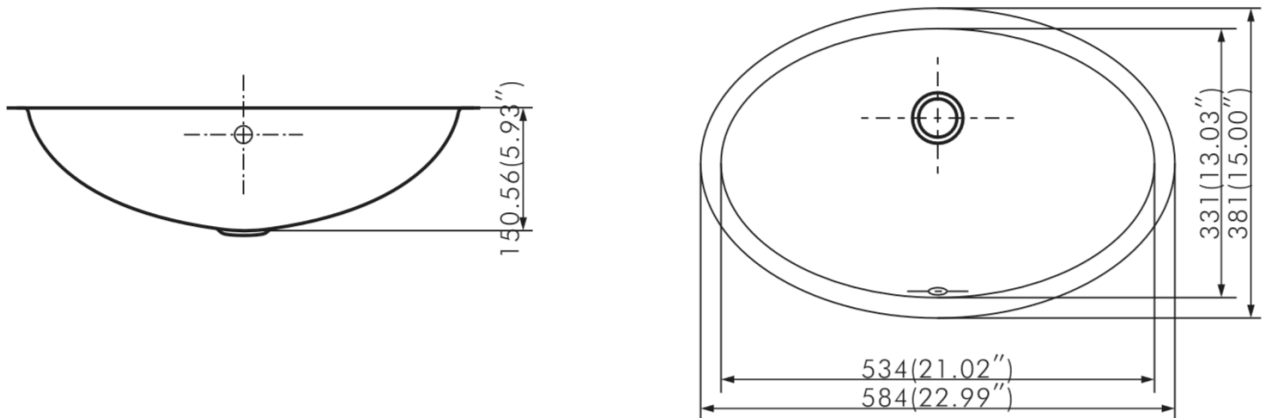

www.Amerisink.com

877-500-7465

West Coast Warehouse: 510-667-9998 ▲ East Coast Warehouse: 404-691-5088