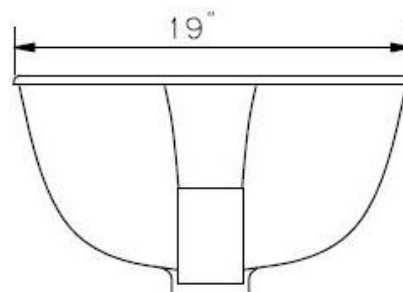

Product Diagram

www.amerisink.com

877-500-7465

West Coast Warehouse: 510-667-9998 ▲ East Coast Warehouse: 404-691-5088