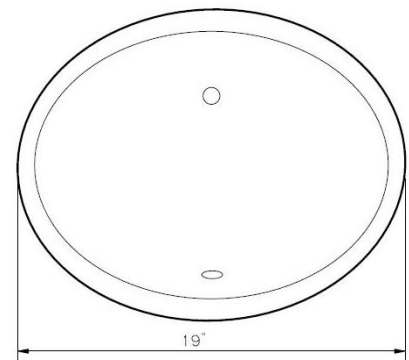

Product Diagram

www.amerisink.com

877-500-7465

West Coast Warehouse: 510-667-9998 ▲ East Coast Warehouse: 404-691-5088