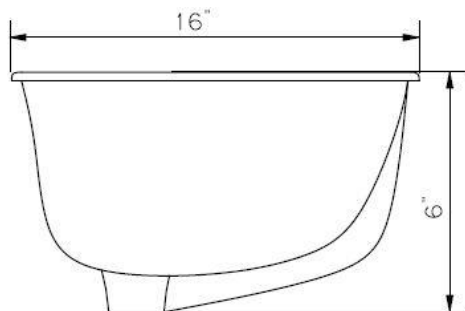

Product Diagram

www.amerisink.com

877-500-7465

West Coast Warehouse: 510-667-9998 ▲ East Coast Warehouse: 404-691-5088