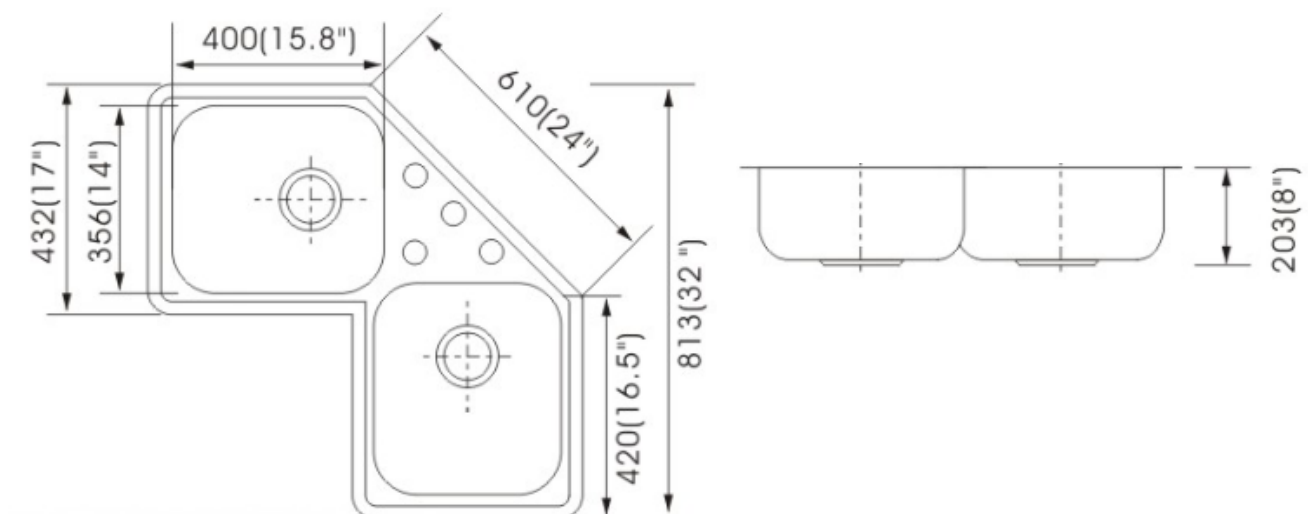

Product Diagram

WWW.AMERISINK.COM

877-500-7465

West Coast Warehouse: 510-667-9998 ▲ East Coast Warehouse: 404-691-5088