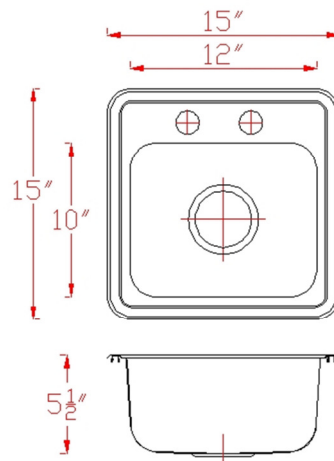

Product Diagram

WWW.AMERISINK.COM

877-500-7465

West Coast Warehouse: 510-667-9998 ▲ East Coast Warehouse: 404-691-5088