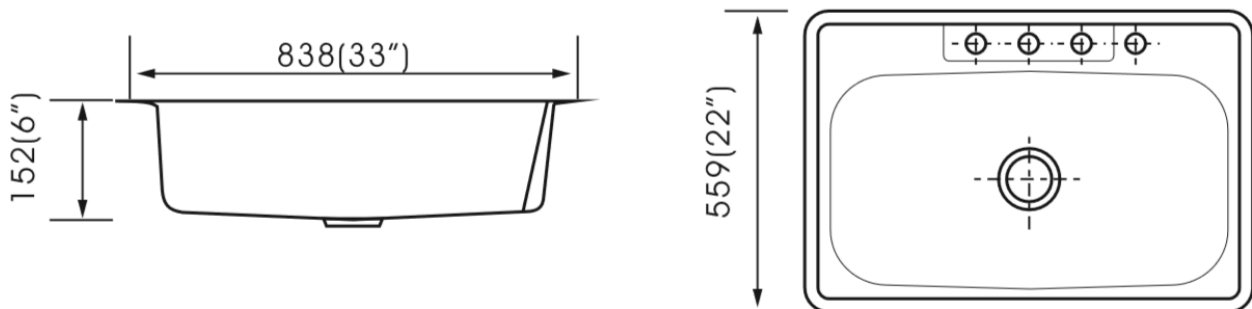

www.Amerisink.com

877-500-7465

West Coast Warehouse: 510-667-9998 ▲ East Coast Warehouse: 404-691-5088