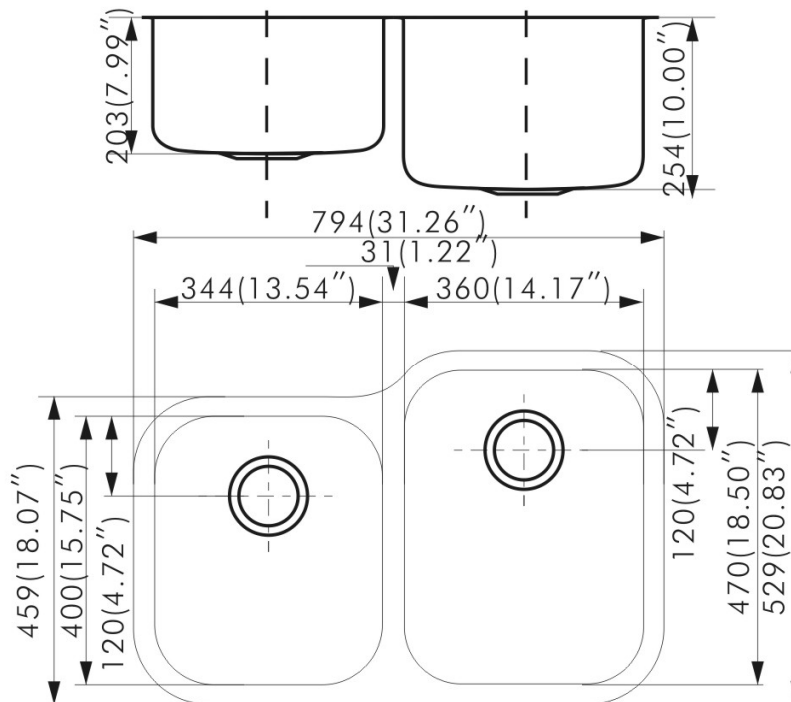

WWW.AMERISINK.COM

877-500-7465

West Coast Warehouse: 510-667-9998 ▲ East Coast Warehouse: 404-691-5088