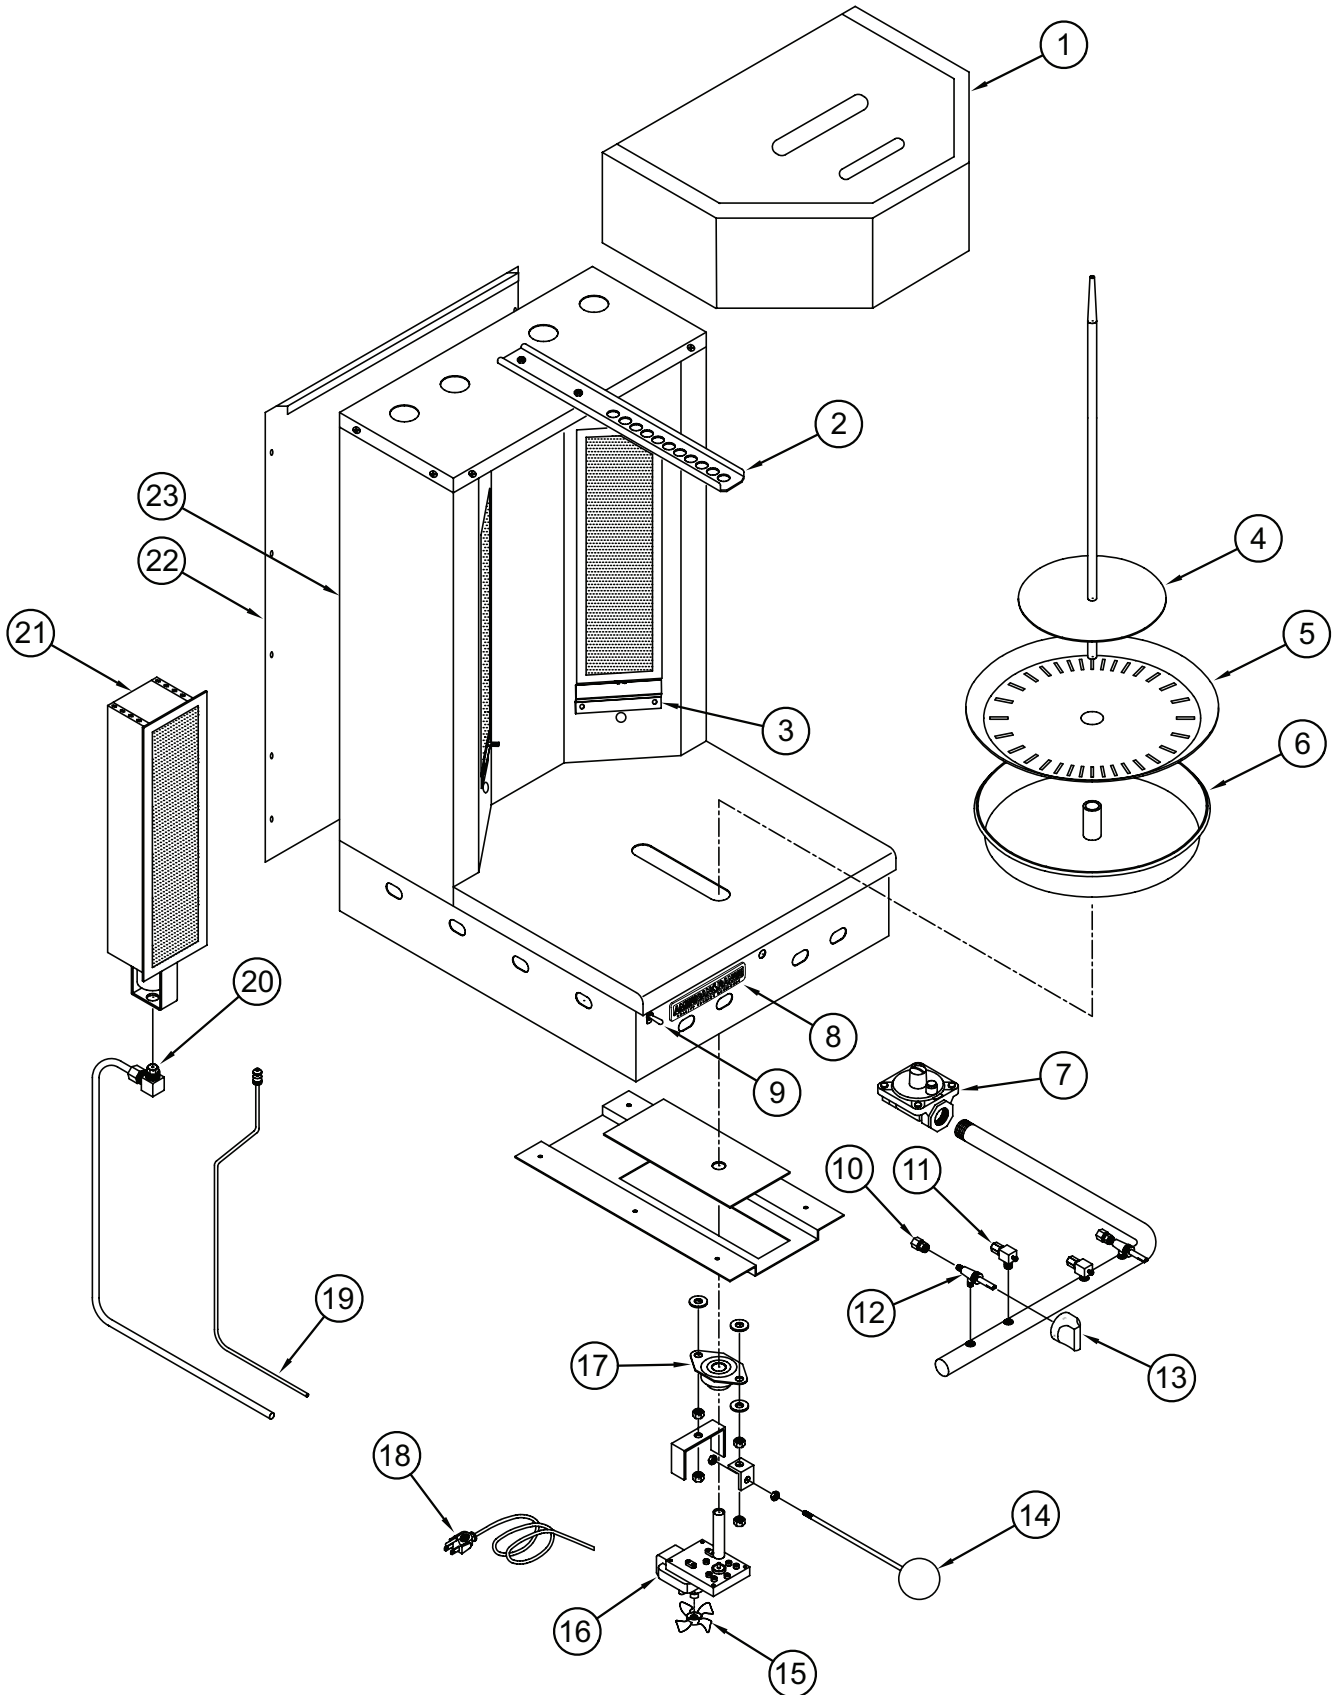

AVB-1, AVB-2, & AVCB-2

AVB-1, AVB-2, & AVCB-2

ITEM NO.	PART NO.	DESCRIPTION	PRICE
1	A99627	Cover, Top AVCB-2 Heavy Duty 6000-A-01 Stainless Steel	\$ 720
2	A31028	Spit Guide, 6 Position AVB 10288	110
3	A99805	Bracket, Gas Pilot Rt IR Burner 70785R	30
	A99806	Bracket, Gas Pilot Lt IR Burner 70785L	30
4	A99453	Plate, Spit Rotisserie Assembly 10289 AVB	192
5	A99656	Pan, Grease Funnel AVB 10603	96
6	A99452	Pan, Grease Collector AVB 10604	125
7	A80110	Valve, Pressure Regulator 3/4 10480 Nat Gas Set 5.	40
	A80011	Valve, Pressure Regulator 3/4 10481 LPG Gas Set 10.0	40
8	A38000	Name Plate, American Range 8" 10499 Quality Commercial Chrome	24
	A44003	Nut, Speed #6 Push Black 10601	.60
9	A10014	Switch, Toggle On/Off 115V 10417	12
10	A28028	Adapter, 3/8C x 3/8-27 Uns Brass	8
11	A29300	Valve, Pilot Elbow Adjustable 10418 1/8 NPT 3/16 CC	15
12	A80109	Valve, Gas Manual On/Off UL 10419, AR, ARKB, ARRB, AECP	30
13	A32001	Knob, Gas On/Off Glossy Black Flat Down	17
14	A32100	Handle, Assembly Front to Back 10605 Adjustment	450
15	A32008	Fan Blade, AVB Gear Motor	29
16	A91003	Motor, Gear 115V ACB-4, AVB 10410	264
17	A40005	Bearing, High Heat Flanged 3/4" 10429 Bore w/3 Set Screws	228
18	A13100	Cord, Power NEMA 5-15P SJT 16/3 6' Black ROJ 5-1/2" Grn #10 Term	29
19	A29214	Pilot Tip, Assembly AVB 10239	30
20	A29105	Spud, Hex Orifice #55 LPG Gas Infrared	5
	A29116	Spud, Hex Orifice #47 Nat Gas	5
	A29400	Gas Supply, Assembly IR Burner AVB	48
21	A14016	Burner, Infrared AVB & AGBU 10620 Old Style 17-1/4" x 4"	384
22	A99807	Panel, Back AVB 18ga Aluminized Part 4	180
23	A99432	Panel, Side Heavy Duty Stainless 10290 AVB	144