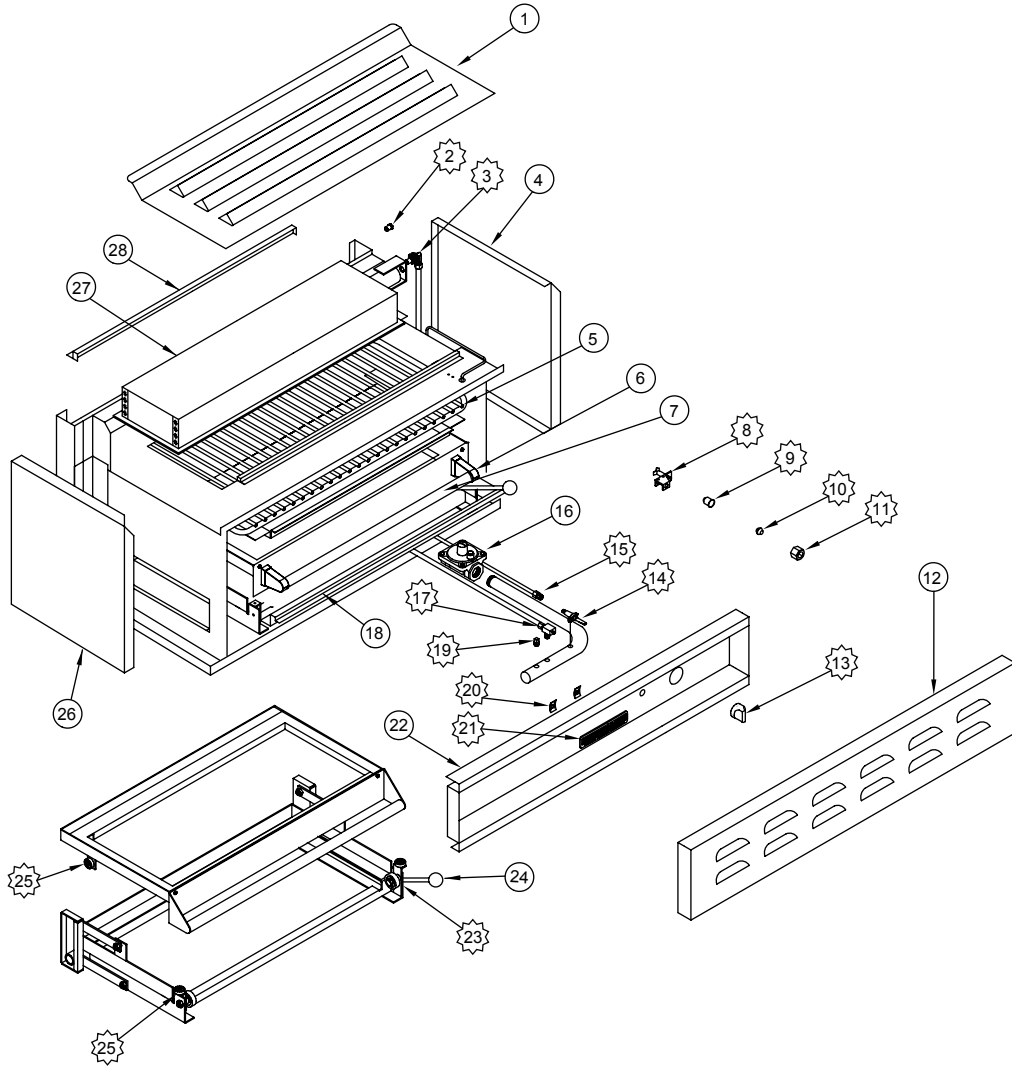

ARSM

  ORIFICE HOOD	  3/8 CC ORIFICE FITTING	  PILOT	  PILOT BELL ORIFICE	  SLEEVE, BALL 3/16" TUBE BARREL	  NUT, REDUCER 1/4"CC - 3/16"CC	  ON/OFF KNOB
  GAS VALVE	  3/8 CC VALVE ADAPTER	  3/16 PILOT VALVE 90°	  1/8 NPT PLUG	  SPEED NUT	  AMERICAN RANGE NAME PLATE	  LARGE BALL BEARING
  SMALL BALL BEARING						