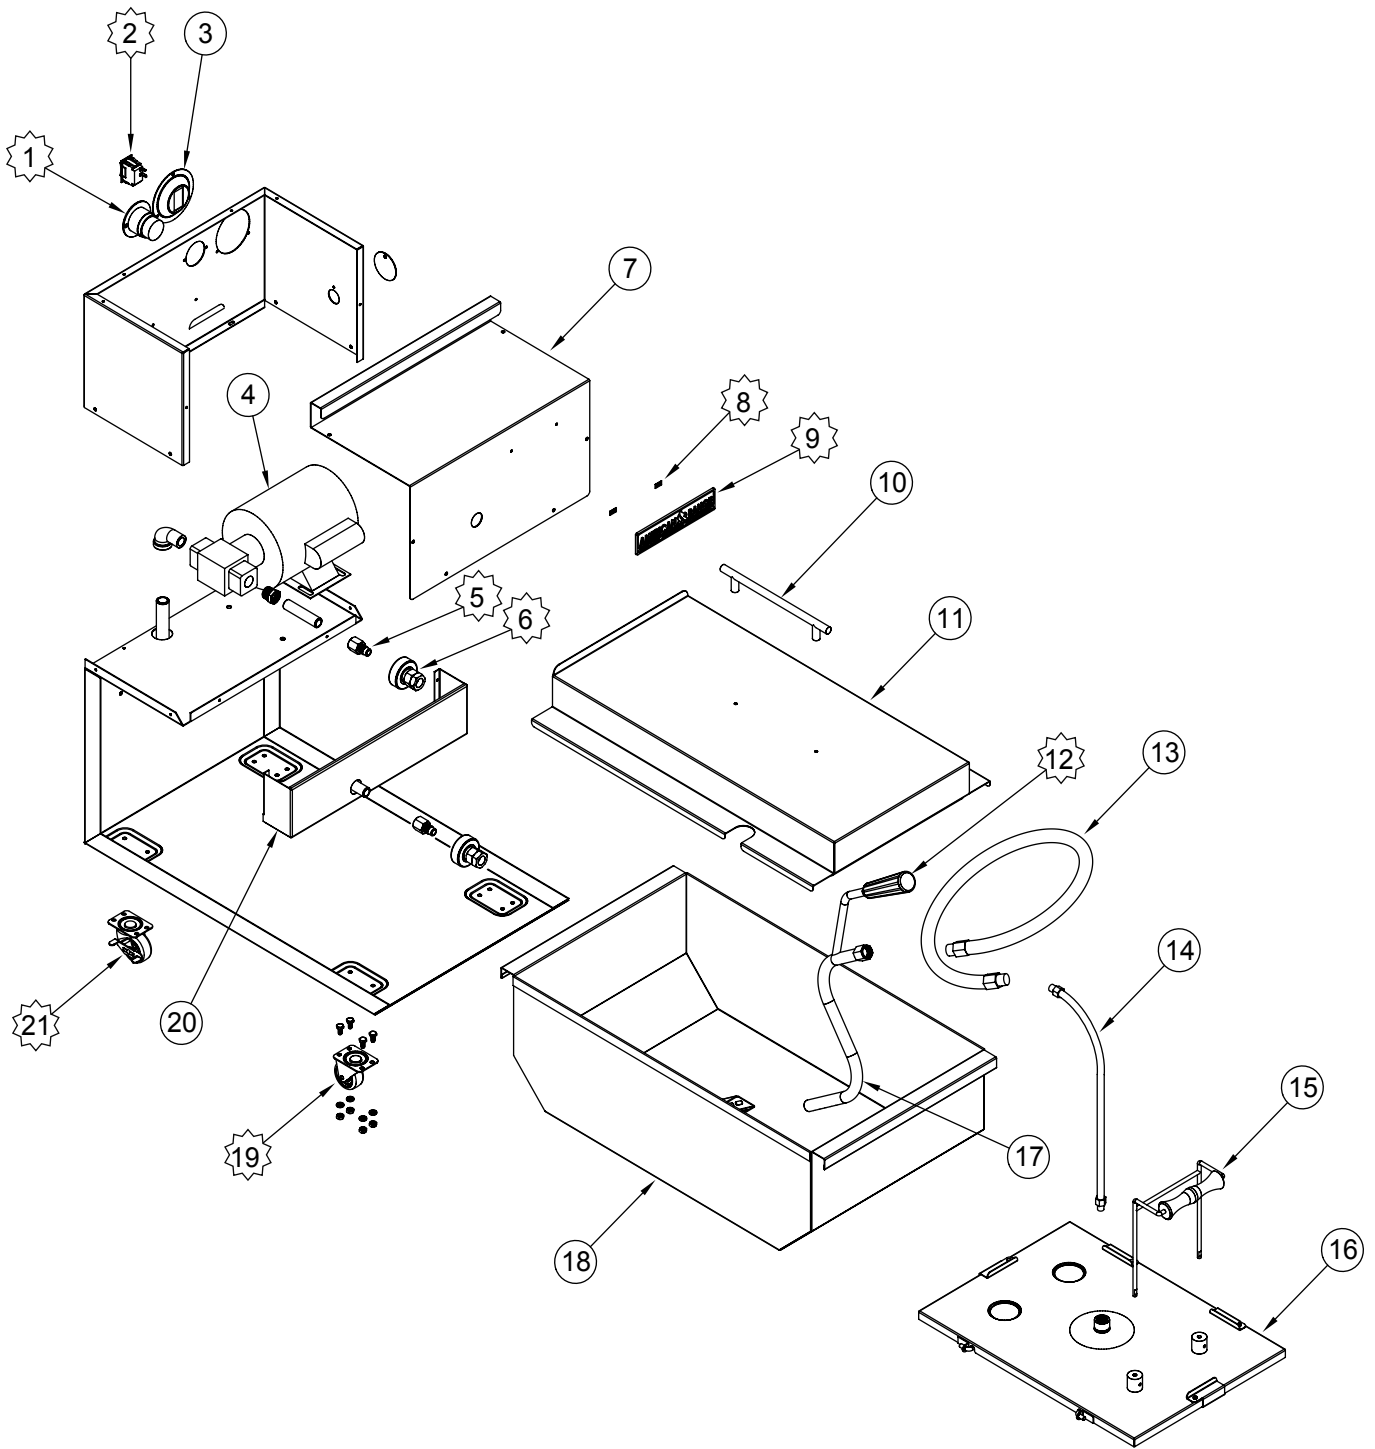

ARPF5

ARPFS

ITEM NO.	PART NO.	DESCRIPTION
1	A20047	Receptacle, Inlet NEMA 5-1 15A 71816 ARPFS 125V 2 pole 3 wire
2	A10001	Switch, Rocker On/On/Maintn ARPFS Series
3	71684	Cap, Switch 18GA 430 71684 ARPFS
4	A16101	Pump, Hot Oil Motor 1/3HP 1725/71809 115V 50/60HZ S23A
5	A16109	Fitting, 3/8" NPT Quick Disconnect 71807 ARPFS Stainless
6	A16111	Fitting, 3/8" Quick Disconnect 71812 ARPFS Assembly
8	A44003	Nut, Speed #6 Push Black
9	A38000	Name Plate, American Range 8" 10499 Quality Commercial Chrome
10	A16113	Handle, Lid 10" Satin Finish 71970 ARPFS
11	A16114	Cover, Oil Tank 18GA 430 71709 ARPFS-35/50
	A16115	Cover, Oil Tank 18GA 430 71709 ARPFS-85
12	A16201	Wand Handle
13	A16108	Hose, Drain 62" Long
14	A16107	Hose, Pick-Up 21" Long 71818 ARPFS
15	A16205	Handle, Assembly Complete 71705 ARPFS
16	A16119	Housing, Filter Assembly Pad ARPFS-35/50
	A16119	Housing, Filter Assembly Pad ARPFS-85
17	A16199	Wand, Oil Refill Assembly 71824 ARPFS
18	A16116	Tank, Oil Weld Assembly ARPFS-35/50
	A16117	Tank, Oil Weld Assembly ARPFS-85
19	A35023	Caster, 2" Rigid No Brake NFS 71801 ARPFS
20	71689	Cover, Oil Inlet 20GA 430 71689 ARPFS
21	A35024	Caster, 2" Swivel W/Brake NFS ARPFS

subject to change without notice.

 1 RECEPTACLE	 2 SWITCH, ON/OFF	 5 QUICK-CONNECT 3/8 MALE	 6 QUICK-CONNECT 3/8 FEMALE	 8 SPEED NUT	 9 AMERICAN NAME PLATE	 12 WAND HANDLE
 19 CASTER SCREW SET	 19 2" RIGID CASTER	 21 2" SWIVEL CASTER W/BRAKE				