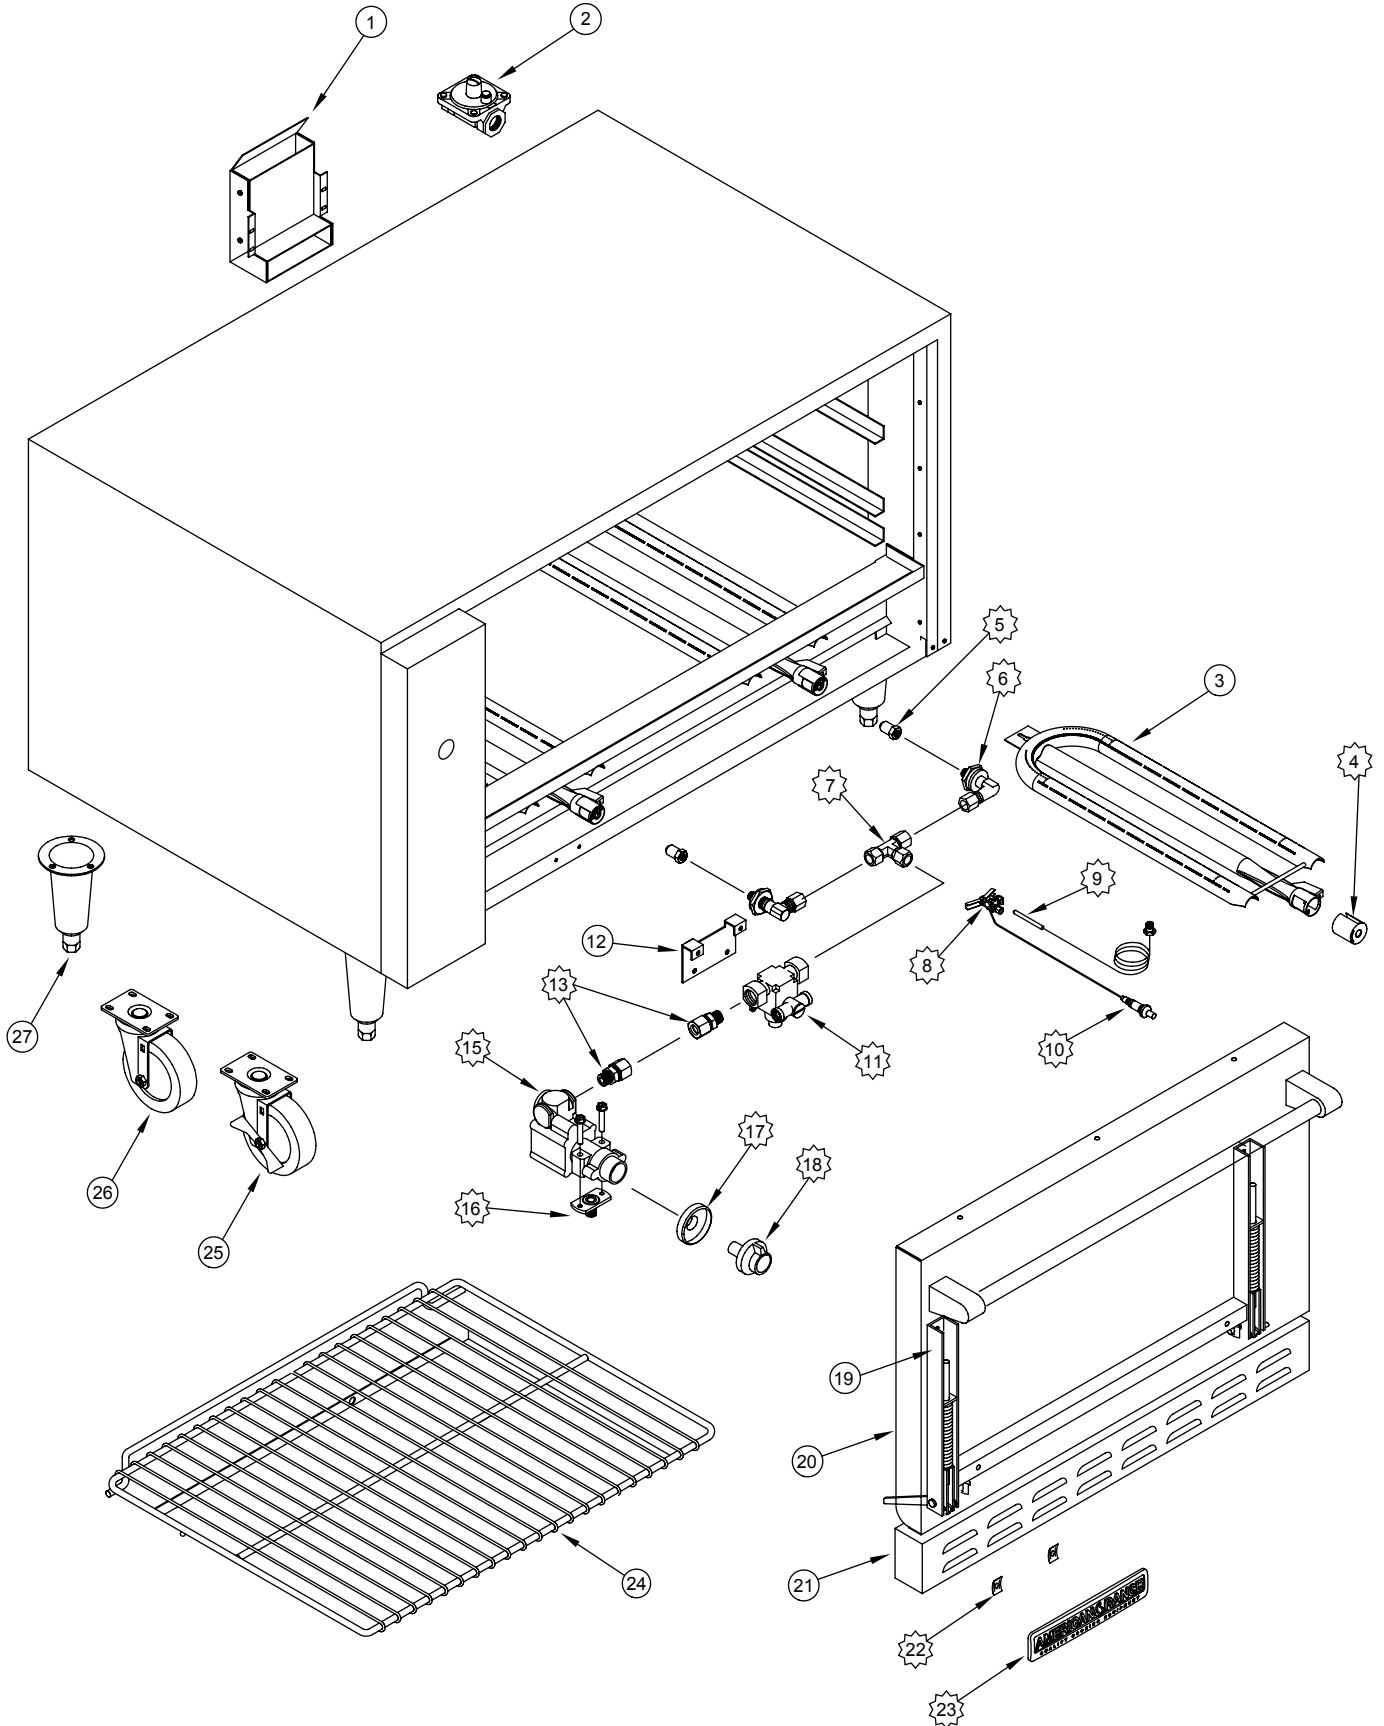

ARLM

ARLM

ITEM NO.	PART NO.	DESCRIPTION
2	A80110	Valve, Pressure Regulator 3/4" 10480 Nat Gas Set 5.
	A80011	Valve, Pressure Regulator 3/4" 10481 LPG Gas Set 10.0
3	A14010	Burner, Convection Oven M/MA Series
4	A14049	Air Shutter, 1" Oven Burner 10474 AR Range
5	A29018	Orifice Hood #47 1/2" Brass 11047
	A29005	Orifice Hood #55 1/2" Brass 11055
6	A24000	Elbow, Orifice Mixer 3/8" C - 3/8-27 10442
7	A28009	Tee, 3/16" Compression Brass 10007
8	A11107	Pilot, Nat Gas .26 .110 Term Majestic 36"
	A11120	Pilot, LPG Gas .16 .110 Term Majestic 36"
9	A11100	Thermocouple, 18" 2C AR Range
10	A10033	Ignitor, Piezo & Locking Nut 16025-4 HD Medallion
11	A80100	Valve, Safety TS-11J AR Ranges 10425
13	A28000	Fitting, 3/8" CC x 1/4" MIP Brass 10011
15	A11113	Thermostat, BJ Griddle / Gas Oven
16	A23100	Nipple, Flange BJ Thermostat 10012
17	A32012	Bezel, BJ Thermostat
18	A32011	Knob, Oven BJ Thermostat Dial
19	A99009	Weld Assembly, Door Frame ARLM
22	A44003	Nut, Speed #6 Push Black 10601
23	A38000	Name Plate, American Range 8" 10499 Quality Commercial Chrome
24	A31017	Rack, Oven ARLM 14-1/2" x 31-3/8"
25	A35019	Caster, 4" Swivel with Brake NSF 300 lb. Load AR/Medallion
26	A35018	Caster, 4" Swivel No Brake NSF 300 lb. Load AR/Medallion
27	A35001	Leg, 6" Cone 3" Adjustable Bullet Chrome Plated NSF

subject to change without notice.

 AIR SHUTTER	 ORIFICE HOOD	 ORIFICE ELBOW	 3/16 BRASS TEE	 OVEN PILOT	 THERMOCOUPLE	 PIEZO IGNITOR
 SAFETY VALVE	 1/4 NPT x 3/8 CC BRASS FITTING	 B.J. THERMOSTAT SINGLE OUTLET	 THERMOSTAT FLANGE	 BEZEL	 GRIDDLE THERMOSTAT KNOB	 SPEED NUT
 AMERICAN RANGE NAME PLATE						