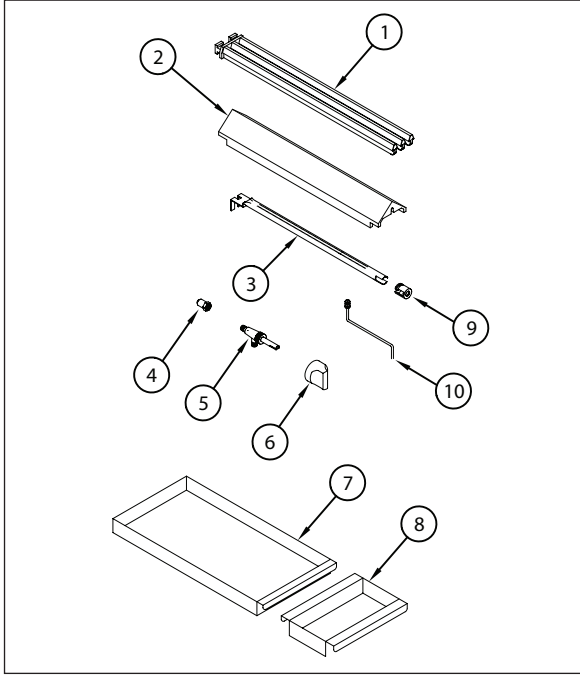

CONFIGURATION DRAWINGS

RADIANT BROILER