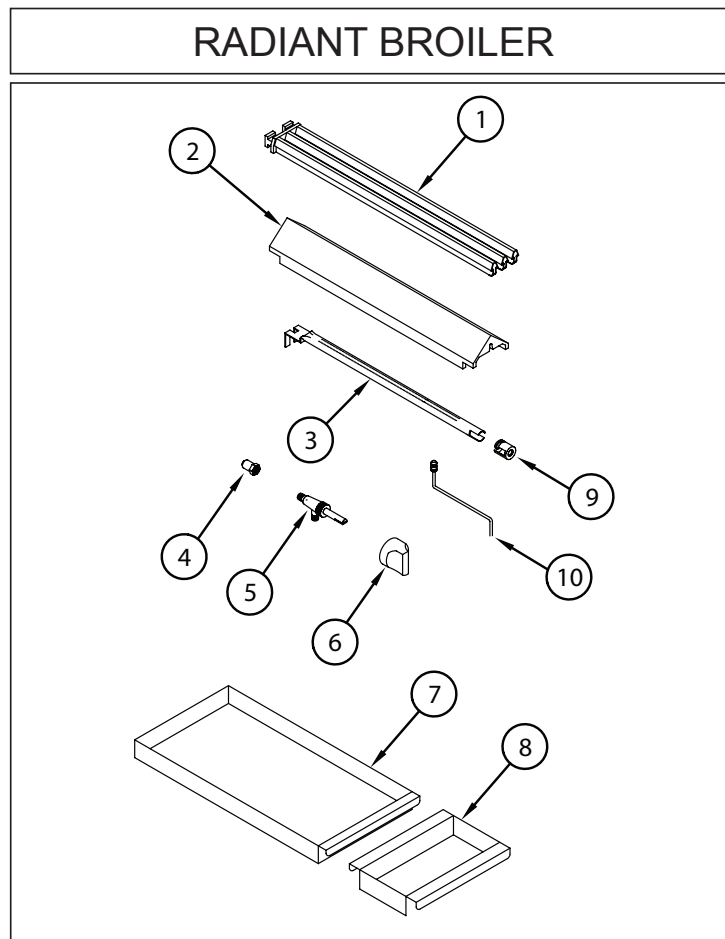

AR Series - ARB

ITEM NO.	PART NO.	DESCRIPTION	PRICE
1	A17001	Grate, Top 3 Bar 3" x 21" (350) 10451	$ 77
2	A17004	Cover, Radiant 19.5" Long ARRB 10452	96
3	A14011	Burner, Broiler ARRB, AERB, ARKB 10468 Adj	75
4	A29004	Orifice Hood, #50 1/2" Brass 11050 Nat Gas	3
	A29013	Orifice Hood, #56 1/2" Brass 11056 LPG Gas	3
5	A80109	Valve, Gas Manual On/Off UL 10419, AR, ARKB, ARRB, AECB	30
6	A32001	Knob, Gas On/Off Glossy Black Flat Down	17
7	A99652	Crumb Tray, 12" Radiant Broiler 3018-12 AR Range	144
	A99653	Crumb Tray, 24" Radiant Broiler 3018-24 AR Range/ARRB-24	168
	A99654	Crumb Tray, 36" Radiant Broiler 3018-36 AR Range/ARRB-36	278
	A99655	Crumb Tray, 48" Radiant Broiler 3018-48 AR Range/ARRB-48	324
8	A99645	Grease Can, 12" Radiant Broiler 3017-12 AR Range	138
	A99646	Grease Can, 24" Radiant Broiler 3017-24 AR Range/ARRB-24	178
	A99647	Grease Can, 36" Radiant Broiler 3017-36 AR Range/ARRB-36	185
	A99648	Grease Can, 48" Radiant Broiler 3017-48 AR Range/ARRB-48	207
9	A14036	Air Shutter, 1"	6
10	A29203	Pilot Tip, Assembly ARRB ARKB 10242 RB Range	30

All prices subject to change without notice.