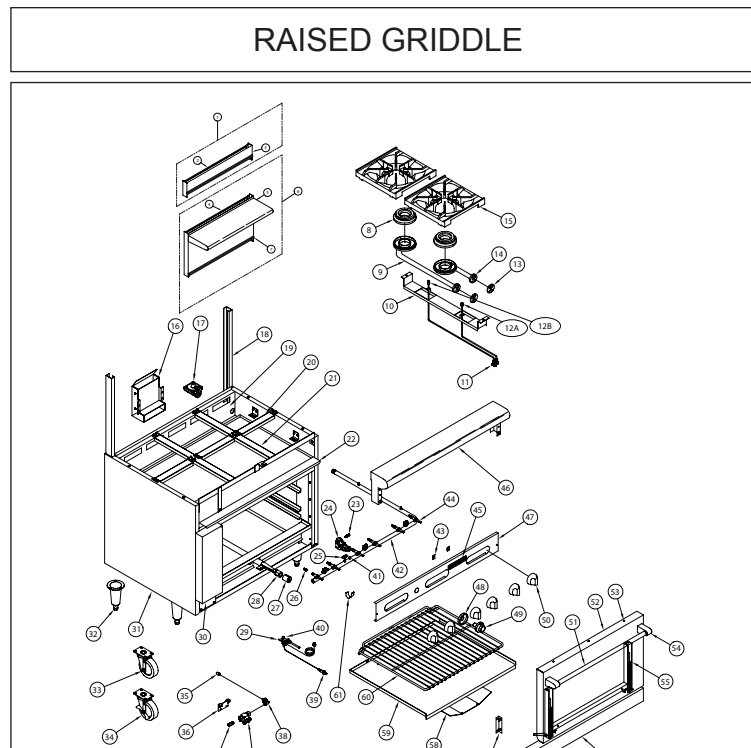

All prices subject to change without notice.