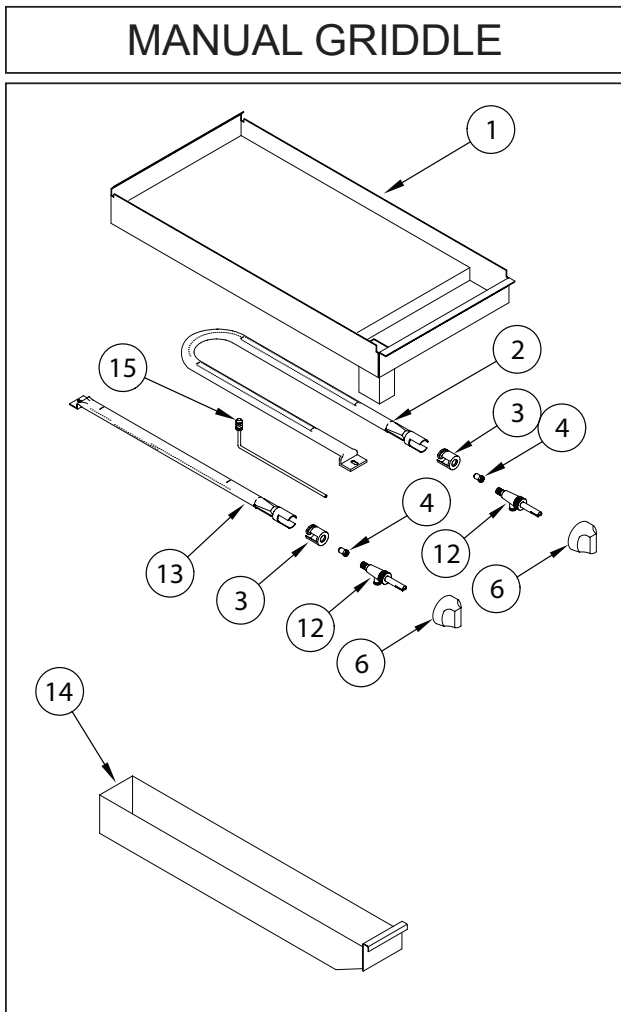

AR Series - Thermo Griddle

ITEM NO.	PART NO.	DESCRIPTION	PRICE
2	A14003	Burner, U Thermostatic Griddle 10465 AR Range	$ 60
3	A14036	Air Shutter, 1"	6
4	A29002	Orifice Hood, #46 1/2" Brass 11046 for "U" Burner Nat Gas	3
	A29005	Orifice Hood, #55 1/2" Brass 11055 for "U" Burner LPG Gas	3
	A29013	Orifice Hood, #56 1/2" Brass 11056 for "I" Burner LPG Gas	3
	A29019	Orifice Hood, #48 1/2" Brass 11048 for "I" Burner Nat Gas	3
5	A28000	Fitting, 3/8CC x 1/4 MIP Brass 10011	11
6	A32020	Knob, Griddle BJ Thermostat 10483 (For Thermo Griddle)	39
	A32001	Knob, Gas On/Off Glossy Black (For Manual Griddle)	17
7	A32012	Bezel, BJ Thermostat	18
8	A11113	Thermostat, BJ Griddle/Gas Oven 10482 2 Outlet BJA25PBD-01-48	307
9	A24000	Elbow, Orifice, Mixr 3/8C-3/8-27 10442	17
10	A99720	Bracket, Orifice (Griddle)	22
12	A80109	Valve, Gas Manual On/Off UL 10419, AR, ARKB, ARRB, AECB	30
13	A14001	Burner, I Straight Thermostatic 10466 Griddle AR Range	48
14	A99526	Grease Can, Griddle AR Range	204
15	A29236	Pilot Tip, Assembly Thermo Grid AR Range	30

All prices subject to change without notice.