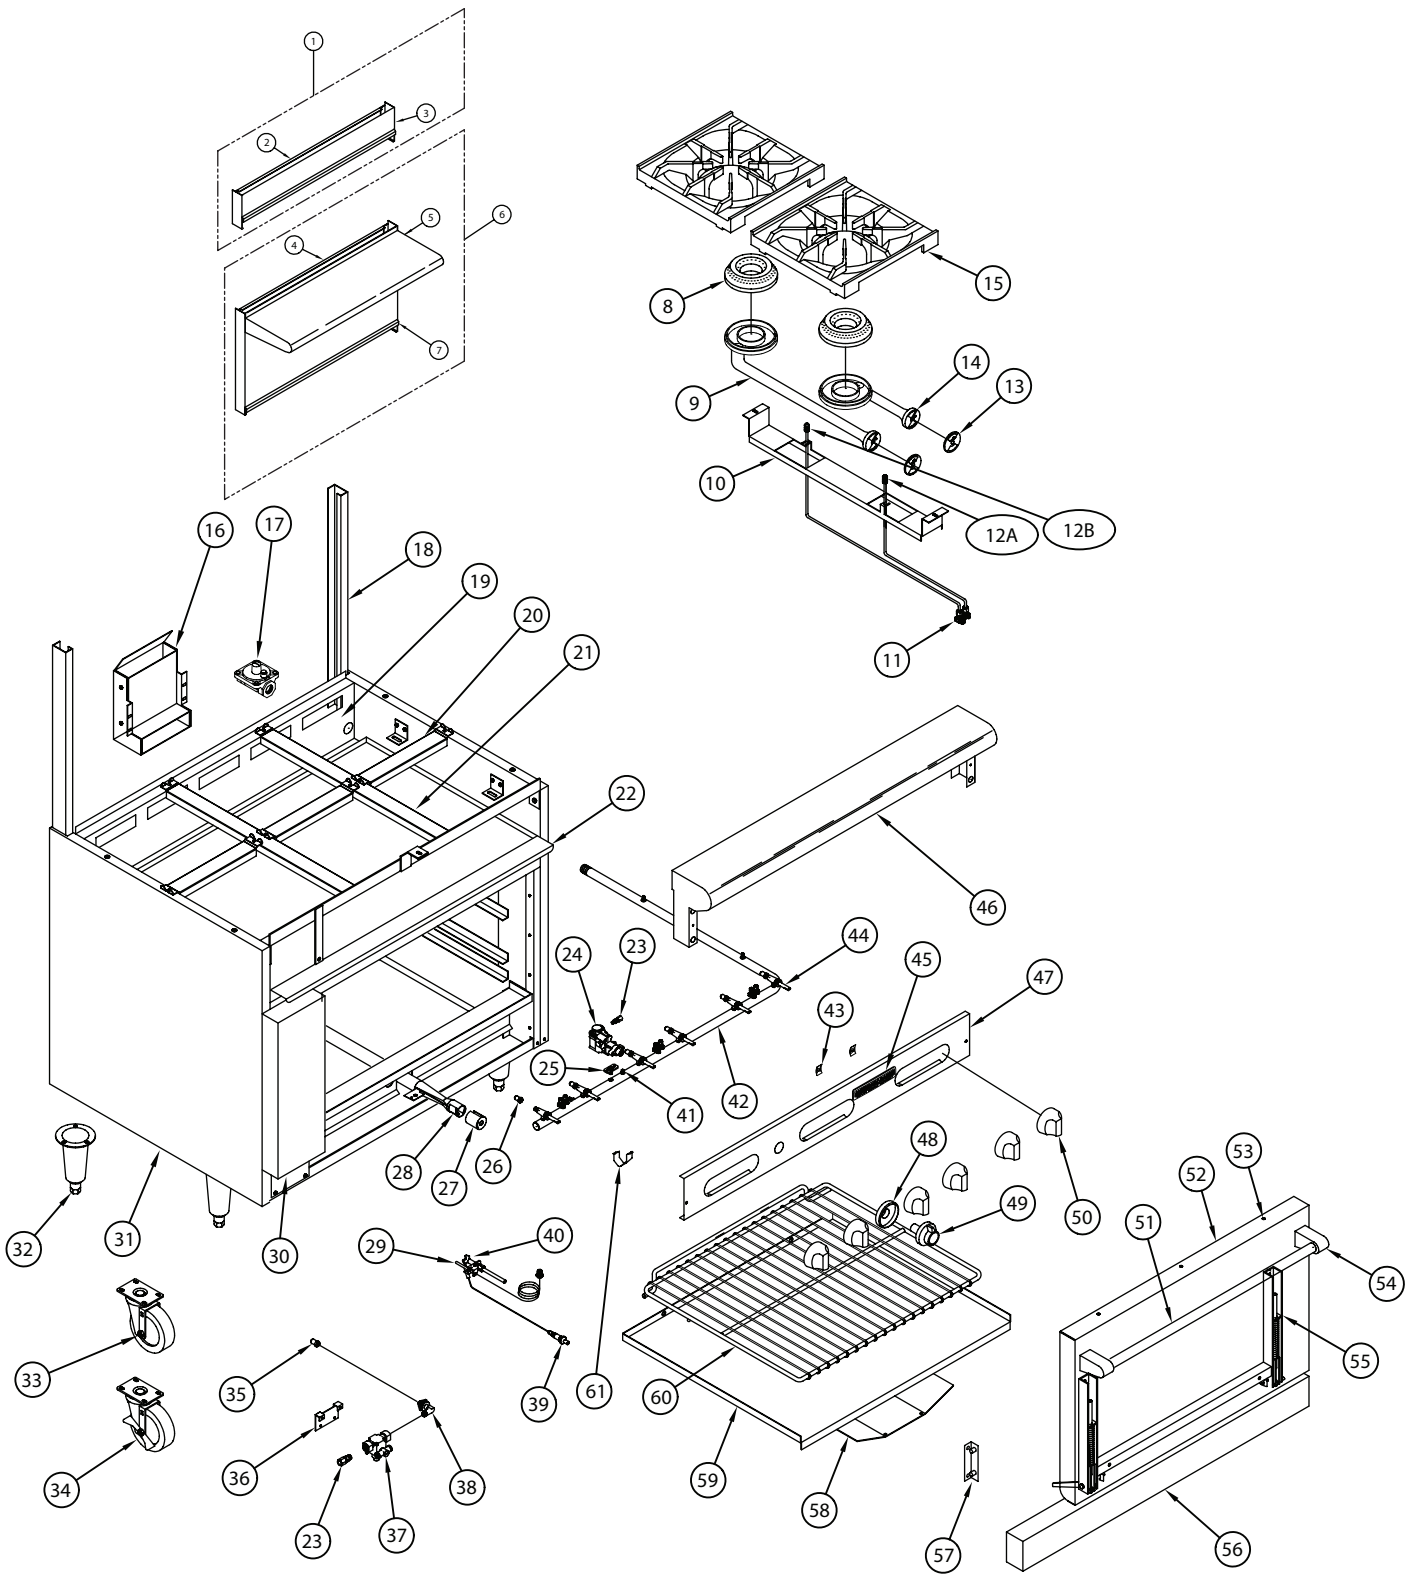

AR Series

AMERICAN RANGE
QUALITY COOKING EQUIPMENT

DESIGNED & BUILT IN USA
PROFESSIONAL COOKING EQUIPMENT

13592 Desmond St., Pacoima, CA 91331 818.897.0808 888.753.9898 www.americanrange.com

ETL **ETL**
Intertek Intertek

AR Series

ITEM NO.	PART NO.	DESCRIPTION	PRICE
8	A14023	Burner, Head Lift Off	$ 72
9	A14024	Burner, Venturi Long Only 10447	72
10	A99585	Hanger, Burner AR Series 1180	60
11	A29301	Valve, Dual Gas Pilot 1/8 x 3/16C 10432	19.20
12A	A11200	Pilot Tip, Assembly Short New Front Open Burner AR Series	37
12B	A11201	Pilot Tip, Assembly Long New Rear Open Burner AR Series	44
13	A14037	Air Shutter, 2" 10464	5.50
14	A14025	Burner, Venturi Short Only 10446	60
15	A17000	Grates, Top 12" x 12" Cast Iron 10450-12	96
16	A99317	Flue, Oven AR Ranges 10207	90
17	A80011	Valve, Pressure Regulator 3/4 10481 LPG Gas Set 10.0	40
	A80110	Valve, Pressure Regulator 3/4 10480 Nat Gas Set 5.	40
18	A99602	Channel, High Rise AR Range 1037 Standard	48
20	A99314	Bracket, Top Grate w/Support 1181 Short Aluminized Metal	24
21	A99315	Bracket, Top Grate w/Support 1182 Long Aluminized Metal	36
22	A99530	Crumb Tray, 12" AR-6 / ARHP-12	144
	A99531	Crumb Tray, 24" AR-6 / ARHP-24	168
	A99532	Crumb Tray, 36" AR-6 / ARHP-36 1026-36	278
	A99533	Crumb Tray, 48" AR-6 / ARHP-36 1026-36	324
23	A28000	Fitting, 3/8 CC x 1/4 MIP Brass 10011	11
24	A11101	Thermostat, BJ Griddle/Gas Oven 10421 1 Outlet BJA25PB-04-48	297
25	A23100	Nipple, Flanged BJ Thermostat 10012	17
26	A29000	Orifice Hood, #39 1/2" Brass 11039 Nat Gas	3
	A29007	Orifice Hood, #53 1/2" Brass LPG Gas	3
27	A14049	Air Shutter, 1"	6
28	R14020	Burner, Bake Oven ARROB/ARRSB/AR Series	48
29	A11100	Thermocouple, 18" 2C AR Range 10485	29
32	A35001	Leg, 6" Cone 3" Adjustable Bullet Chrome Plated NSF	48
33	A35014	Caster, 4" Swivel Plate Mount No Brake NSF AR, AGBU, ACB	119
34	A35015	Caster, 4" Swivel Plate Mount w/Brake NSF AR, AGBU, ACB	179
37	A80100	Valve, Safety TS-11J AR Ranges 10425	144
38	A24001	Elbow, Orifice Mixr 1/4Px3/8-27 10010	17
39	A10010	Ignitor, Piezo & Locking Nut 10434	17
40	A11104	Pilot, Nat Gas .018 5SL-2 AR/SAG 10413	60
	A11132	Pilot, LPG Gas AR Series Ranges 10413L SAG	60
41	A23010	Plug, 1/8" Pipe Hex Black All Manifolds	6
42	A15000	Manifold, 36" AR Range Standard	173
	A15006	Manifold, 24" AR Range Standard	162
	A15013	Manifold, 48" AR Range Standard	186
	A15014	Manifold, 60" AR Range Standard	200
	A15016	Manifold, 72" AR Range Standard	212
43	A44003	Nut, Speed #6 Push Black 10601	.60
44	A80109	Valve, Gas Manual On/Off UL 10419, AR, ARKB, ARRB, AECEB	30
45	A38000	Name Plate, American Range 8" 10499 Quality Commercial Chrome	30

All prices subject to change without notice.