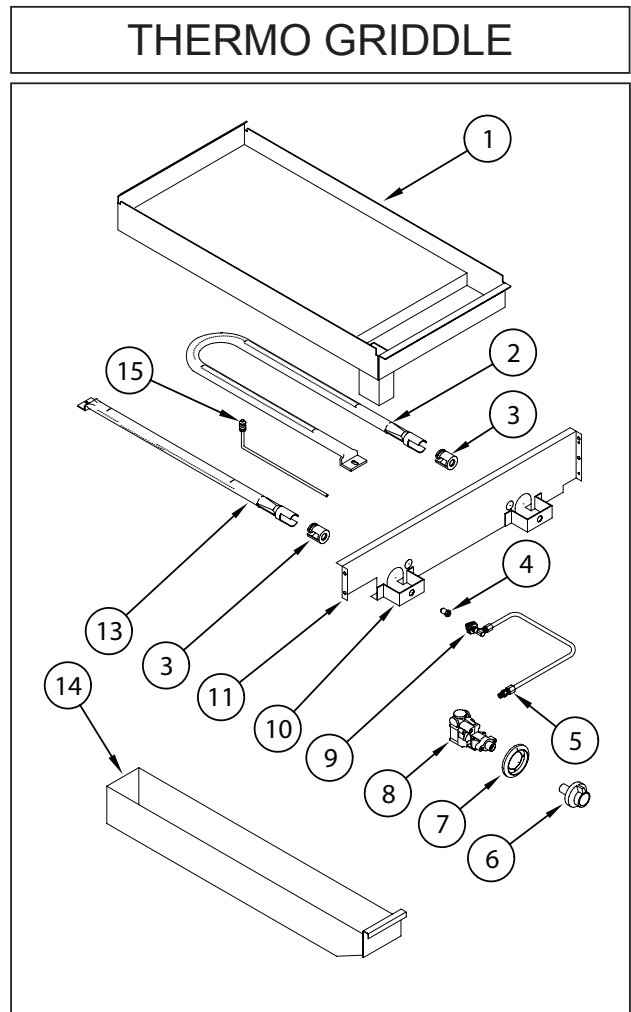

AR Series - Thermo Griddle

ITEM NO.	PART NO.	DESCRIPTION	PRICE
2	A14003	Burner, U Thermostatic Griddle 10465 AR Range	$ 60
3	A14036	Air Shutter, 1"	6
4	A29002	Orifice Hood, #46 1/2" Brass 11046 for "U" Burner Nat Gas	3
	A29005	Orifice Hood, #55 1/2" Brass 11055 for "U" Burner LPG Gas	3
	A29013	Orifice Hood, #56 1/2" Brass 11056 for "I" Burner LPG Gas	3
	A29019	Orifice Hood, #48 1/2" Brass 11048 for "I" Burner Nat Gas	3
5	A28000	Fitting, 3/8CC x 1/4 MIP Brass 10011	11
6	A32020	Knob, Griddle BJ Thermostat 10483 (For Thermo Griddle)	39
	A32001	Knob, Gas On/Off Glossy Black (For Manual Griddle)	17
7	A32012	Bezel, BJ Thermostat	18
8	A11113	Thermostat, BJ Griddle/Gas Oven 10482 2 Outlet BJA25PBD-01-48	307
9	A24000	Elbow, Orifice, Mixr 3/8C-3/8-27 10442	17
10	A99720	Bracket, Orifice (Griddle)	22
12	A80109	Valve, Gas Manual On/Off UL 10419, AR, ARKB, ARRB, AECB	30
13	A14001	Burner, I Straight Thermostatic 10466 Griddle AR Range	48
14	A99526	Grease Can, Griddle AR Range	204
15	A29236	Pilot Tip, Assembly Thermo Grid AR Range	30

All prices subject to change without notice.