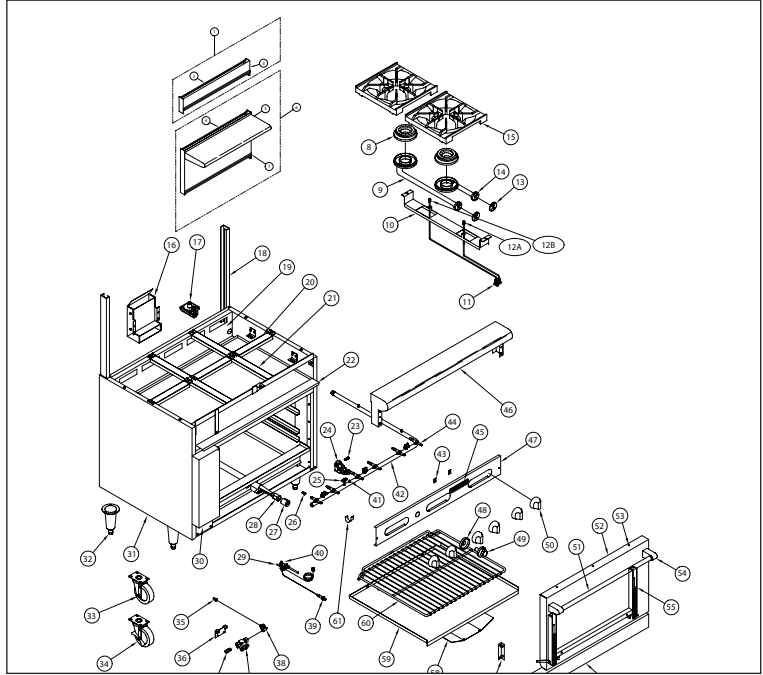

All prices subject to change without notice.

CONFIGURATION DRAWINGS

RADIANT BROILER

RAISED GRIDDLE

THERMO GRIDDLE

HOT TOP

FRENCH TOP

AR Series - AR-6C

AR Series - AR-6C

MAGNIFIED PARTS DRAWINGS

<p>1</p>  <p>1/4" FLOAT NUT</p>	<p>31</p>  <p>SPEED NUT</p>	<p>33</p>  <p>AMERICAN RANGE NAME PLATE</p>	<p>14</p>  <p>3/8 NPT x 3/8 CC BRASS ELBOW</p>	<p>16</p>  <p>SOLENOID</p>
<p>42</p>  <p>ORIFICE HOOD</p>	<p>17</p>  <p>3/8 NPT x 3/8 CC BRASS FITTING</p>	<p>22</p>  <p>THERMOSTAT</p>	<p>23</p>  <p>TIMER</p>	<p>25</p>  <p>ROCKER SWITCH</p>
<p>26</p>  <p>INDICATOR LIGHT</p>	<p>27</p>  <p>BEZEL</p>	<p>28</p>  <p>THERMOSTAT DIAL</p>	<p>29</p>  <p>TIMER KNOB</p>	<p>39</p>  <p>ELECTRODE</p>
<p>44</p>  <p>ORIFICE ELBOW</p>	<p>46</p>  <p>DOOR SWITCH</p>	<p>10</p>  <p>SPARK MODULE</p>		